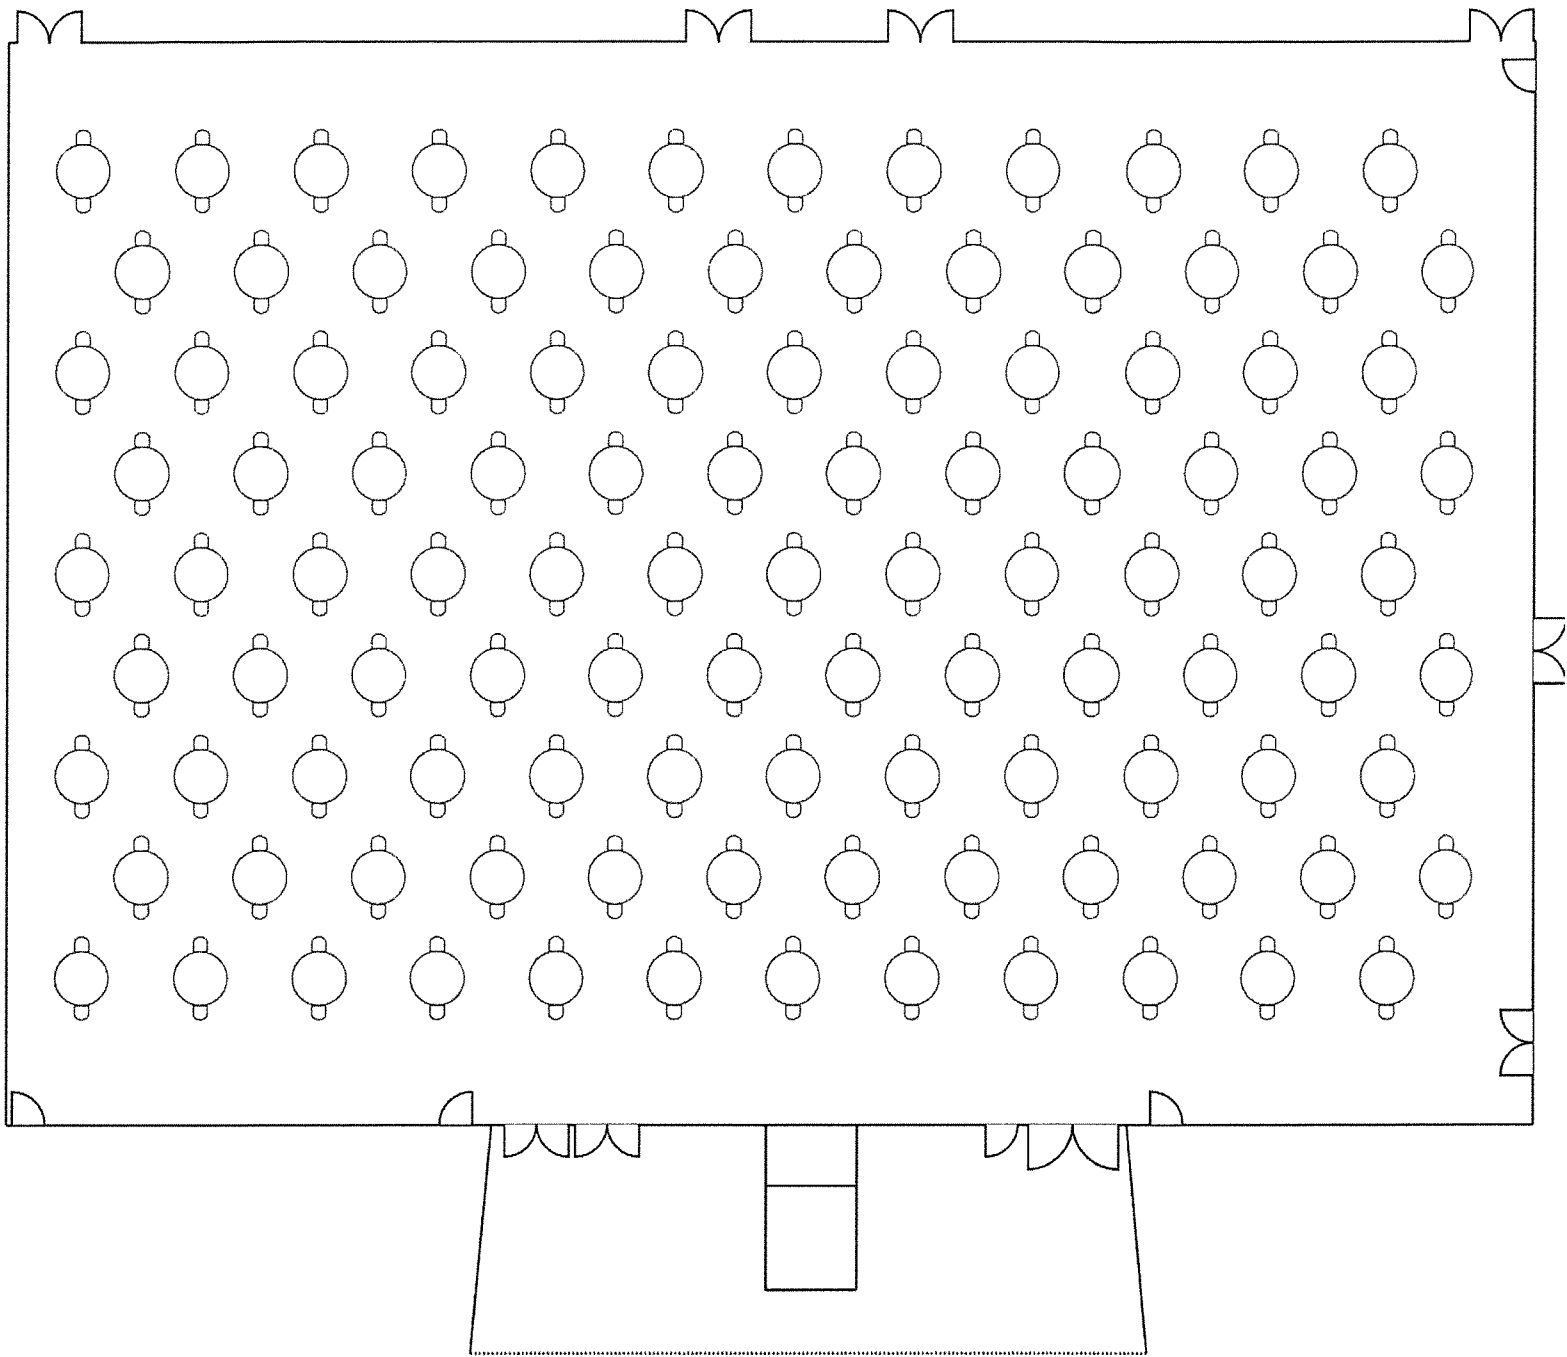

10 Feet

**Equipment List**

(0 Total Tables, 209 Total Chairs)

209 16" X 16" Banquet

10 Feet

**Equipment List**

[108 Total Tables, 216 Total Chairs]

 108 60" Round

10 Feet

**Equipment List**

[78 Total Tables, 312 Total Chairs]

 78 72" Round

10 Feet

**Equipment List**

[156 Total Tables, 156 Total Chairs]

 156 8' X 30" Rectangle