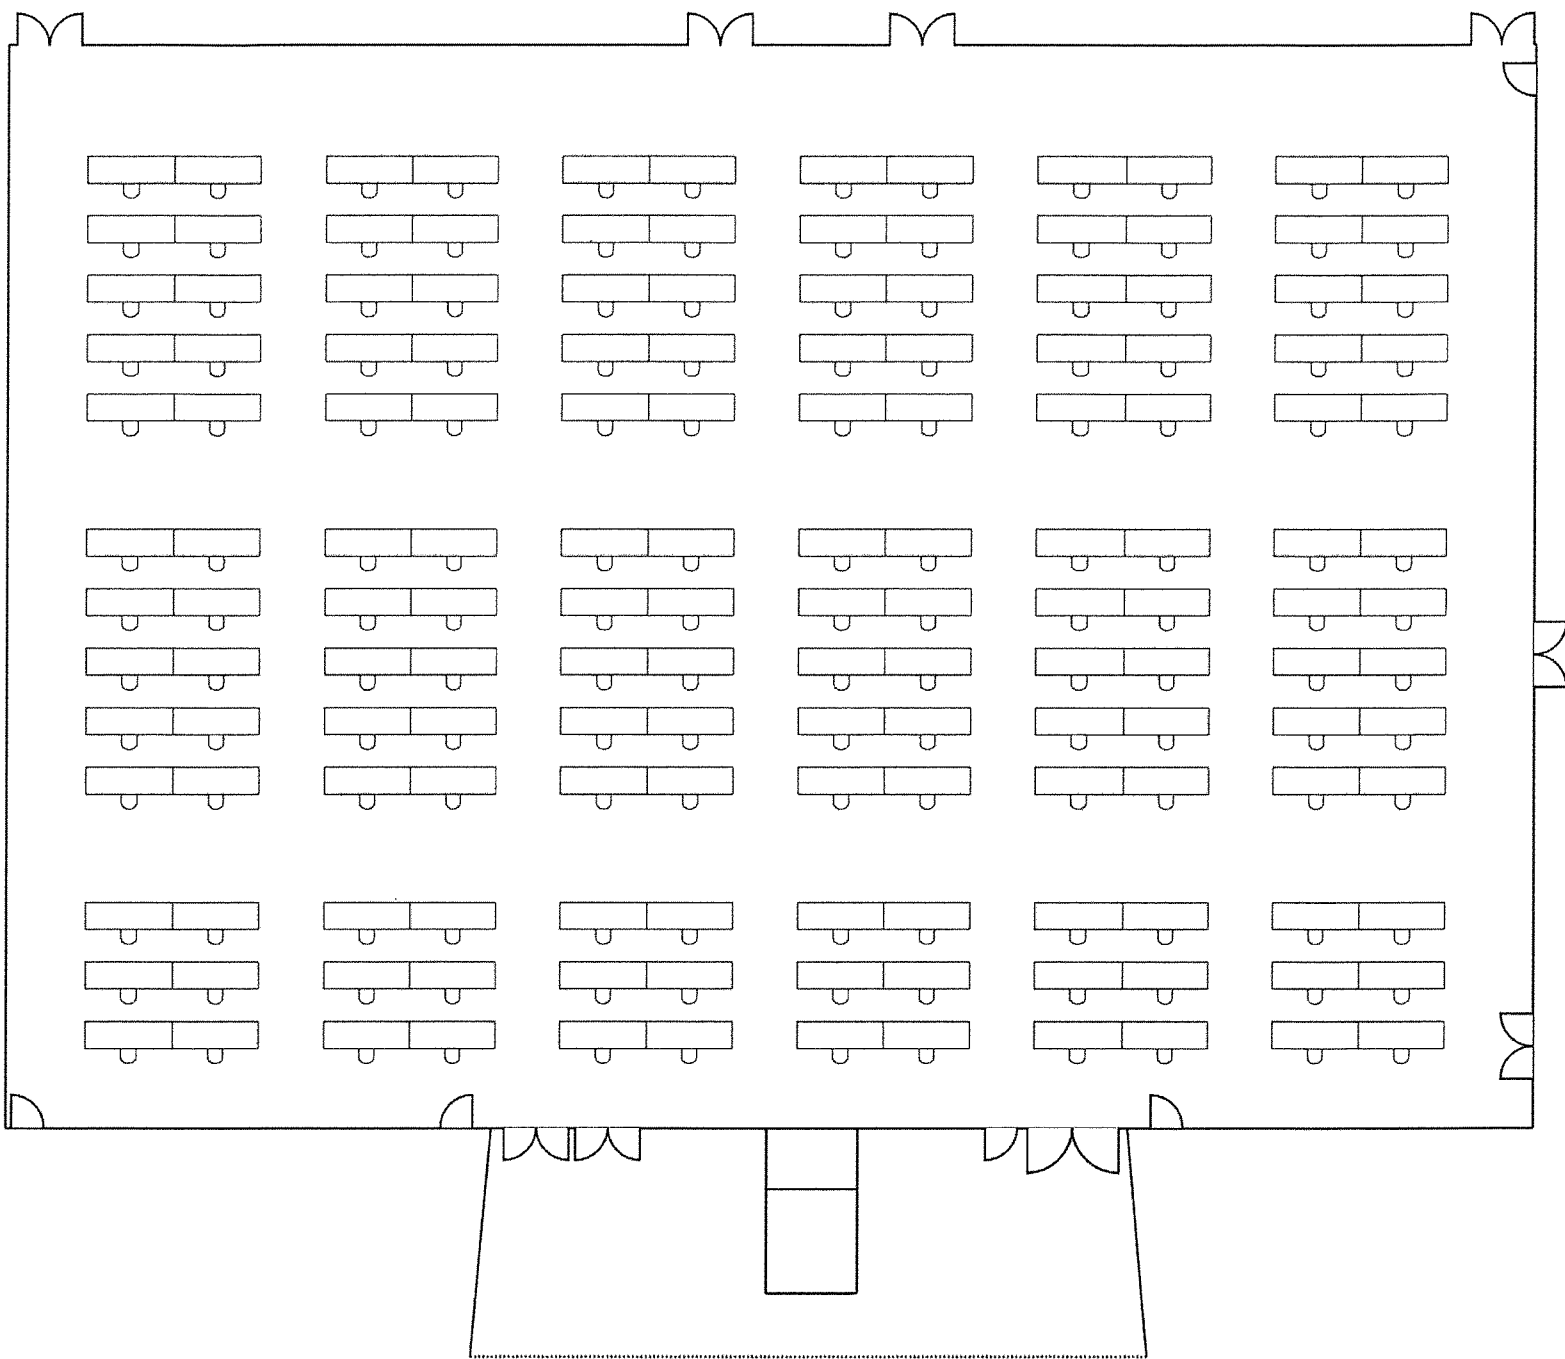

10 Feet

**Equipment List**

(0 Total Tables, 209 Total Chairs)

209 16" X 16" Banquet

10 Feet

**Equipment List**

[108 Total Tables, 216 Total Chairs]

 108 60" Round

10 Feet

**Equipment List**

[78 Total Tables, 312 Total Chairs]

 78 72" Round

10 Feet

**Equipment List**

[156 Total Tables, 156 Total Chairs]

 156 8' X 30" Rectangle