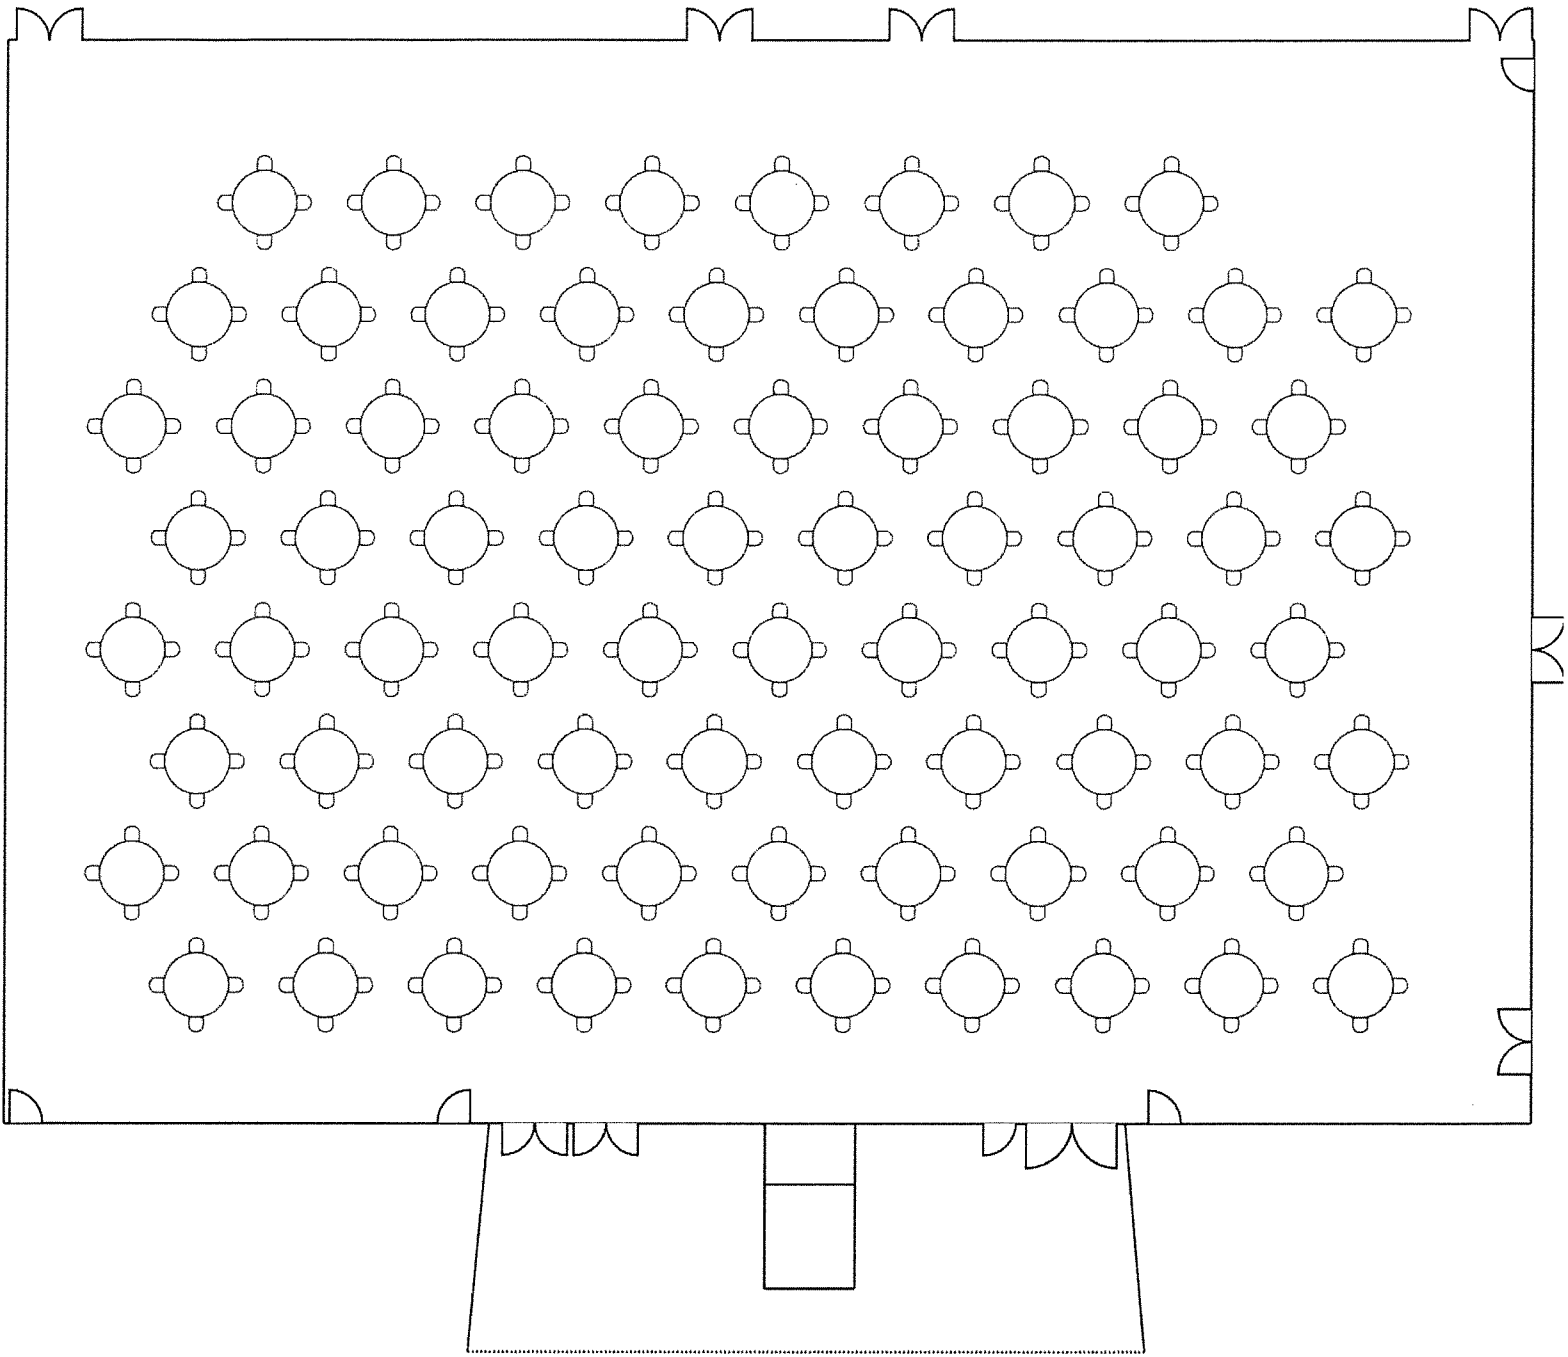

10 Feet

**Equipment List**

(0 Total Tables, 209 Total Chairs)

209 16" X 16" Banquet

10 Feet

**Equipment List**

[108 Total Tables, 216 Total Chairs]

 108 60" Round

10 Feet

**Equipment List**

[78 Total Tables, 312 Total Chairs]

 78 72" Round

10 Feet

**Equipment List**

[156 Total Tables, 156 Total Chairs]

 156 8' X 30" Rectangle