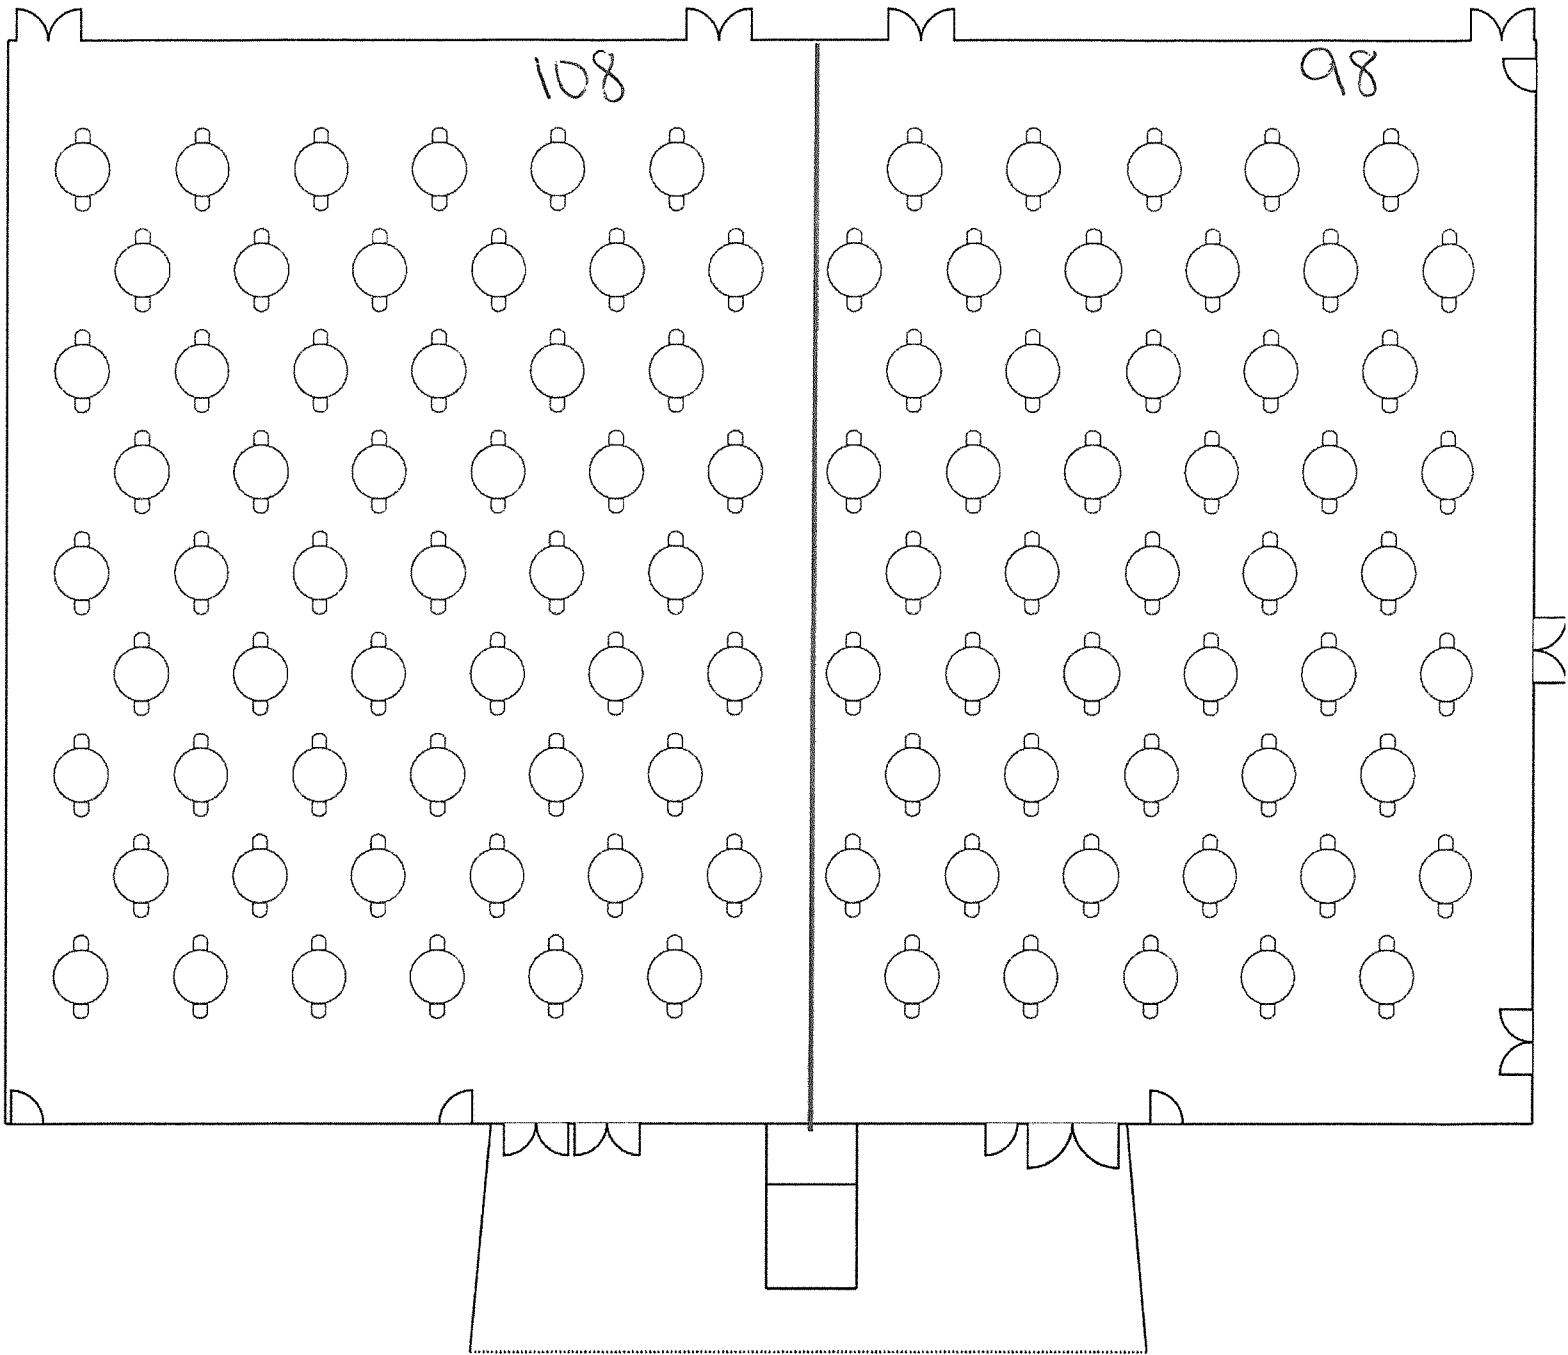

10 Feet

Equipment List

(0 Total Tables, 209 Total Chairs)

 209 16" X 16" Banquet

10 Feet

Equipment List

[103 Total Tables, 206 Total Chairs]

 103 60" Round

Equipment List

[79 Total Tables, 316 Total Chairs]

79 72" Round

10 Feet

Equipment List

[156 Total Tables, 156 Total Chairs]

 156 8' X 30" Rectangle