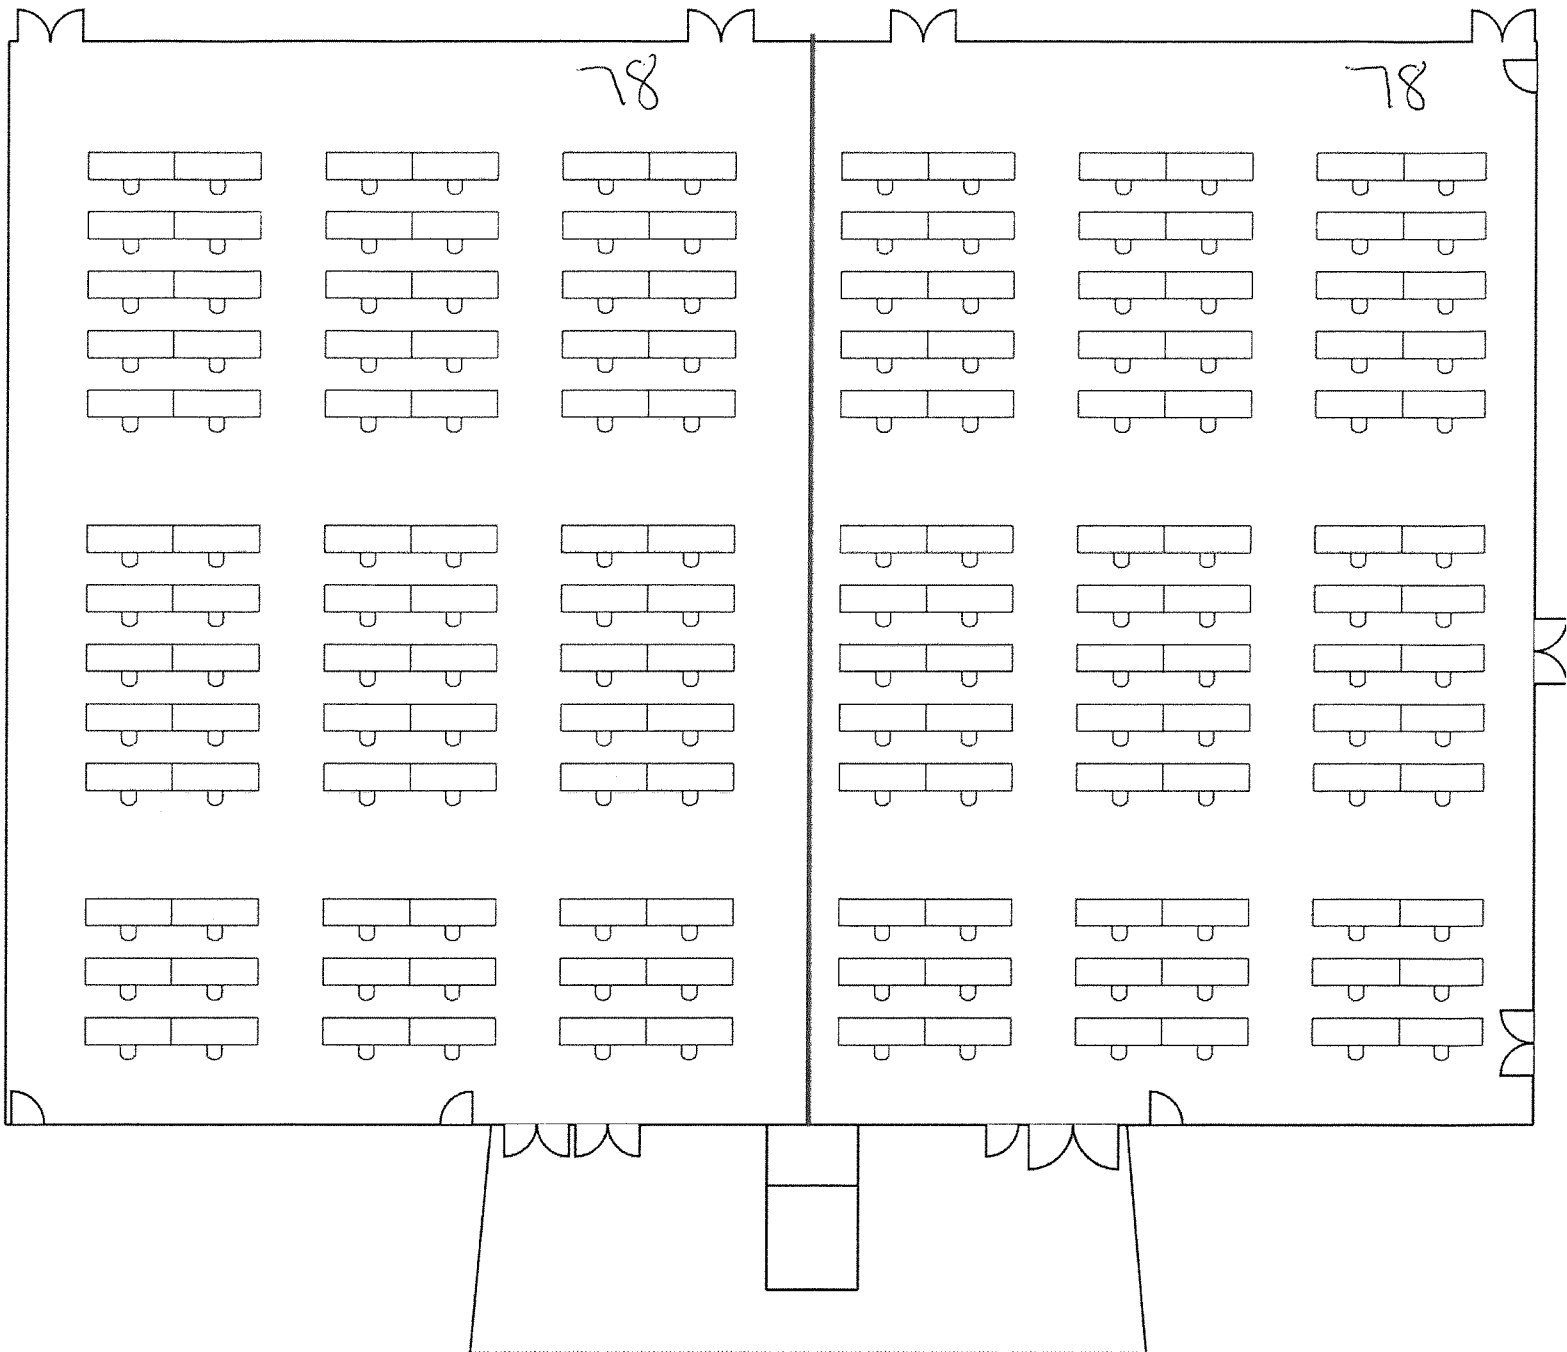

10 Feet

Equipment List

(0 Total Tables, 209 Total Chairs)

 209 16" X 16" Banquet

10 Feet

Equipment List

[103 Total Tables, 206 Total Chairs]

 103 60" Round

Equipment List

[79 Total Tables, 316 Total Chairs]

79 72" Round

10 Feet

Equipment List

[156 Total Tables, 156 Total Chairs]

 156 8' X 30" Rectangle