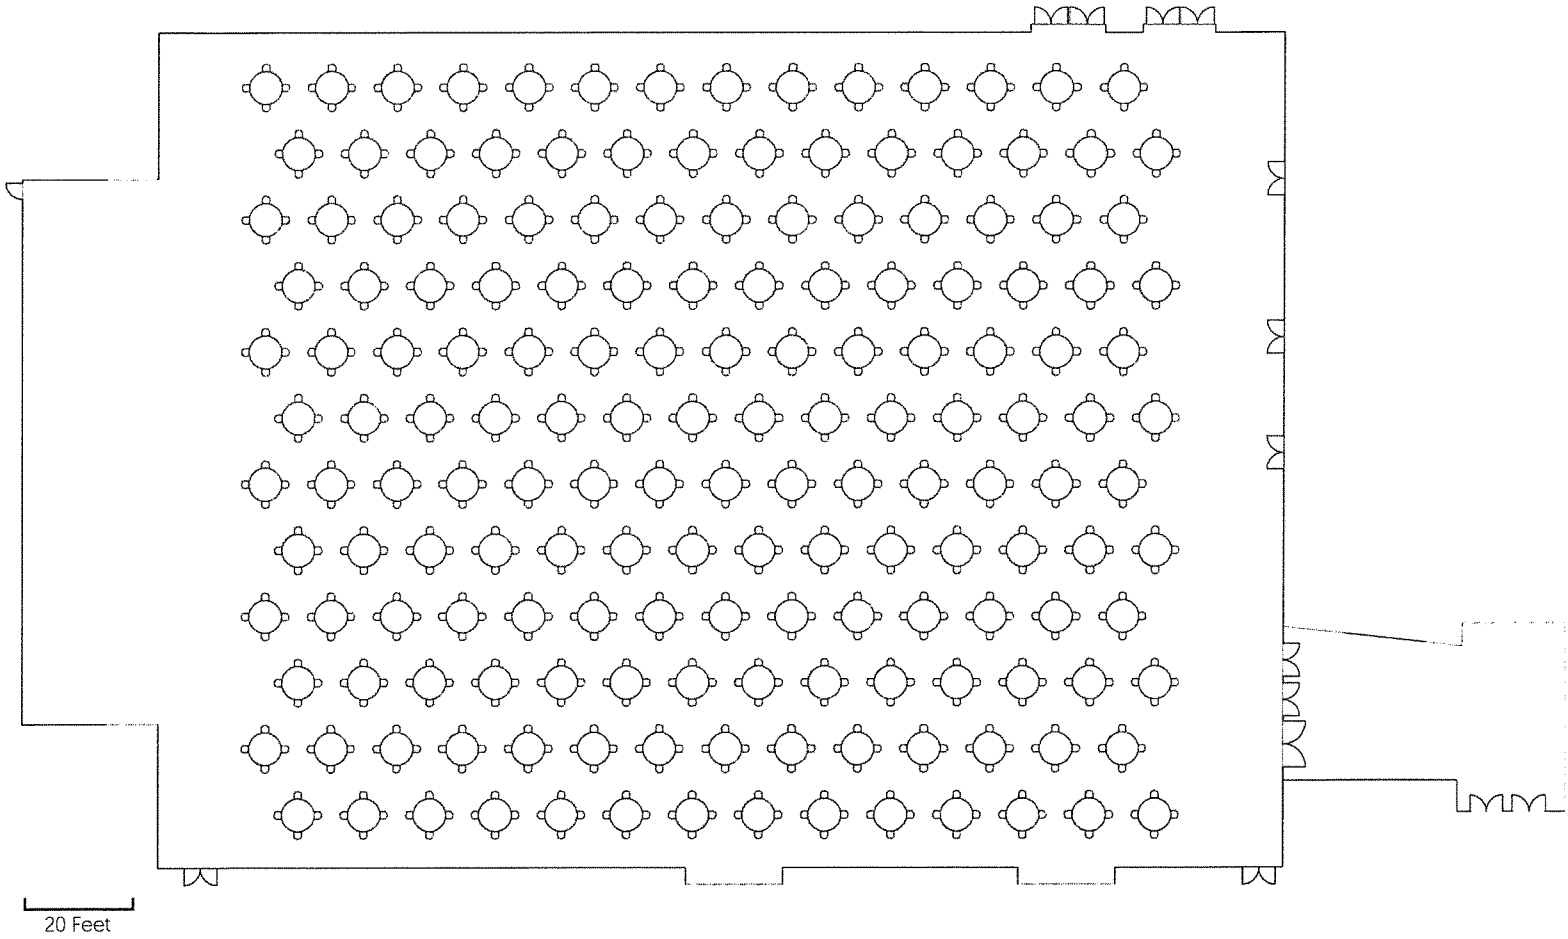

**Equipment List**

{0 Total Tables, 480 Total Chairs}

□ 480 16" X 16" Banquet

**Equipment List**

[180 Total Tables, 360 Total Chairs]

 180 60" Round

**Equipment List**

[168 Total Tables, 672 Total Chairs]

 168 72" Round

**Equipment List**

[200 Total Tables, 200 Total Chairs]

 200 8' X 30" Rectangle