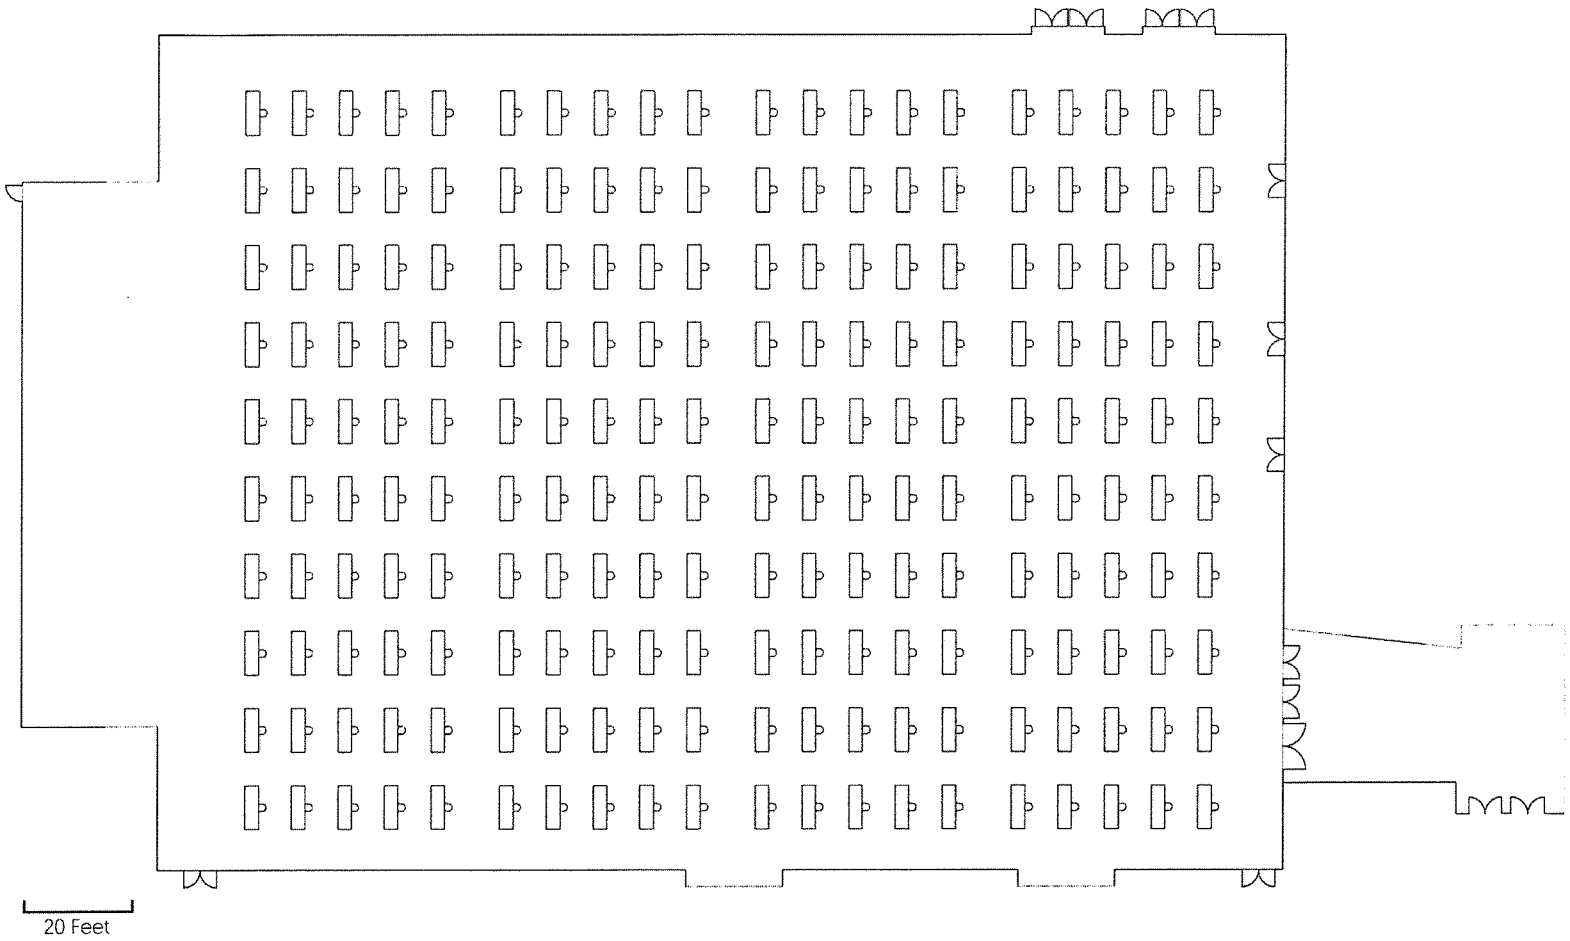

**Equipment List**

{0 Total Tables, 480 Total Chairs}

□ 480 16" X 16" Banquet

**Equipment List**

[180 Total Tables, 360 Total Chairs]

 180 60" Round

**Equipment List**

[168 Total Tables, 672 Total Chairs]

 168 72" Round

**Equipment List**

[200 Total Tables, 200 Total Chairs]

 200 8' X 30" Rectangle