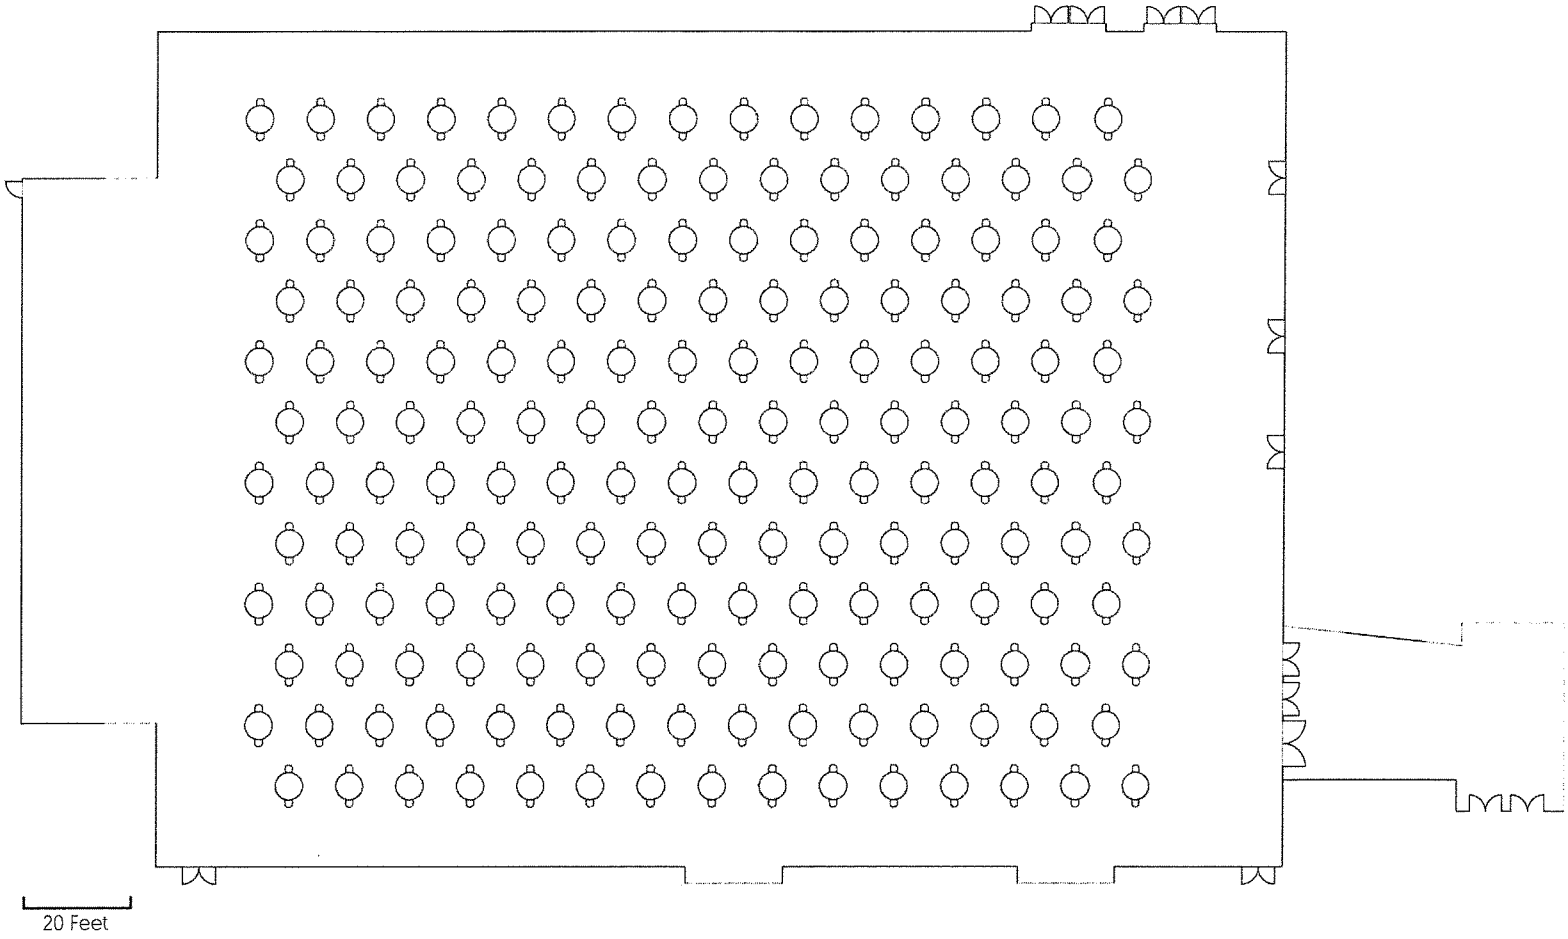

**Equipment List**

{0 Total Tables, 480 Total Chairs}

□ 480 16" X 16" Banquet

**Equipment List**

[180 Total Tables, 360 Total Chairs]

 180 60" Round

**Equipment List**

[168 Total Tables, 672 Total Chairs]

 168 72" Round

**Equipment List**

[200 Total Tables, 200 Total Chairs]

 200 8' X 30" Rectangle