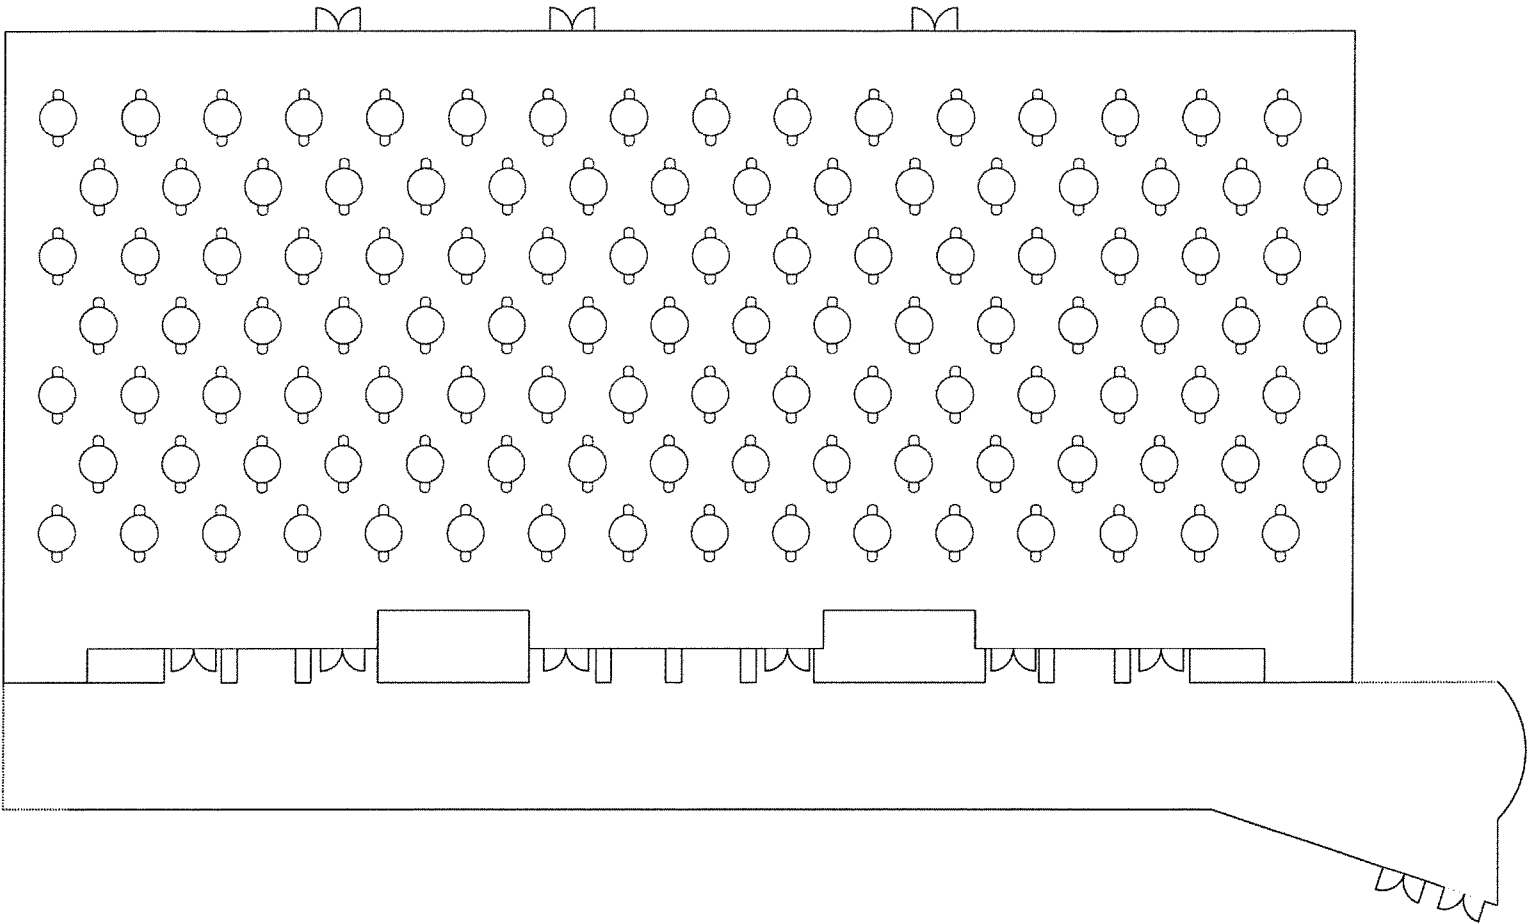

10 Feet

Equipment List

[0 Total Tables, 216 Total Chairs]

□ 216 16" X 16" Banquet

10 Feet

Equipment List

[112 Total Tables, 224 Total Chairs]

 112 60" Round

10 Feet

Equipment List

[84 Total Tables, 336 Total Chairs]

 84 72" Round

10 Feet

Equipment List

[160 Total Tables, 160 Total Chairs]

 160 8' X 30" Rectangle