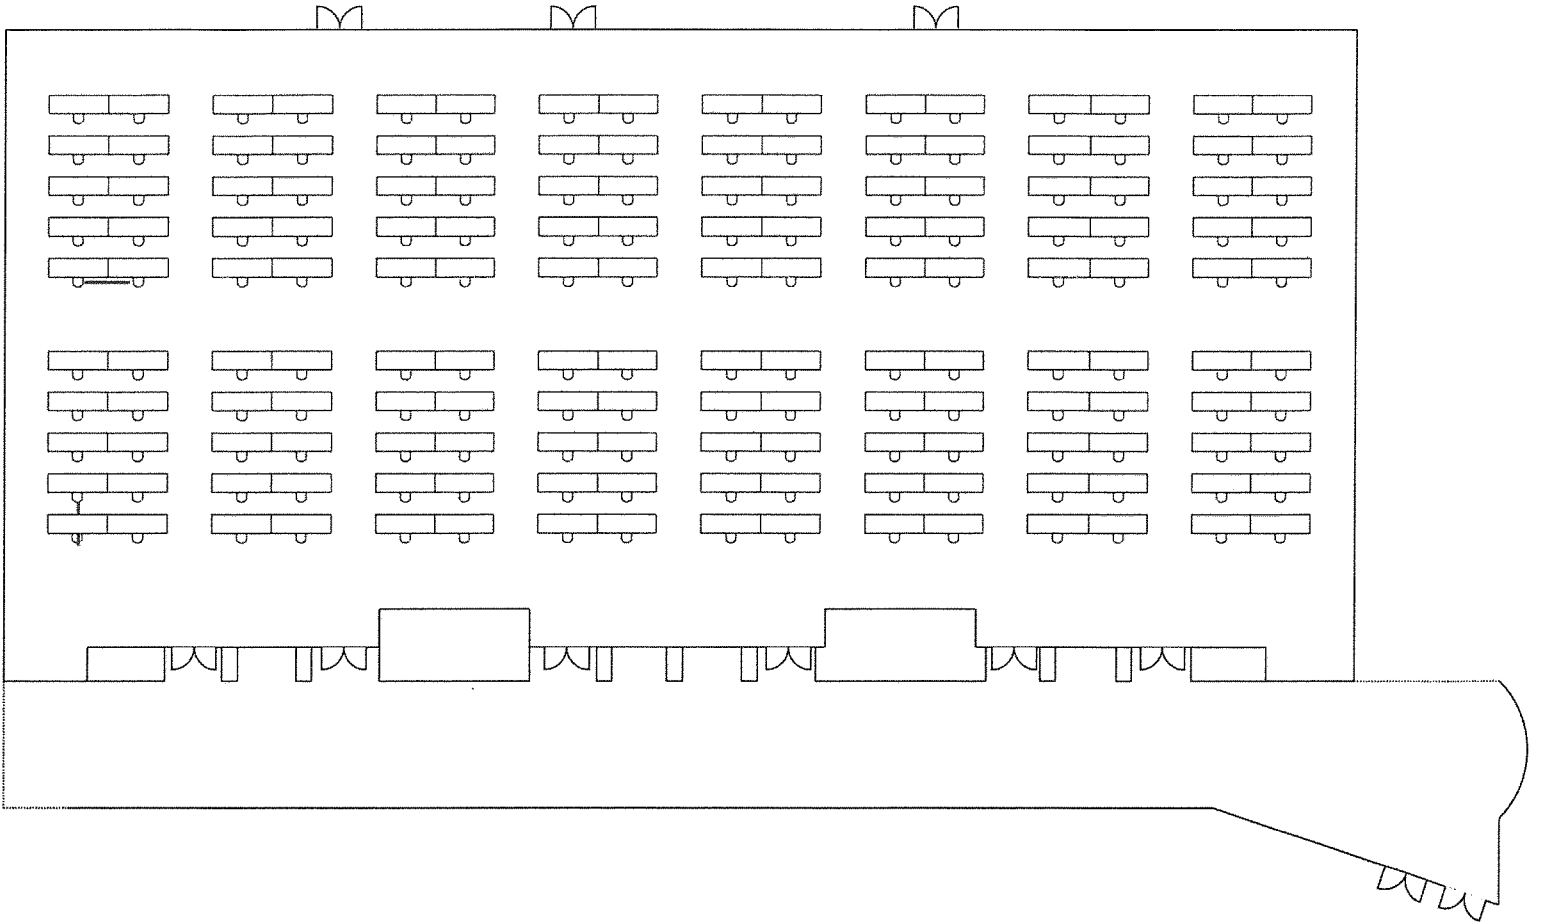

10 Feet

Equipment List

[0 Total Tables, 216 Total Chairs]

□ 216 16" X 16" Banquet

10 Feet

Equipment List

[112 Total Tables, 224 Total Chairs]

 112 60" Round

10 Feet

Equipment List

[84 Total Tables, 336 Total Chairs]

 84 72" Round

10 Feet

Equipment List

[160 Total Tables, 160 Total Chairs]

 160 8' X 30" Rectangle