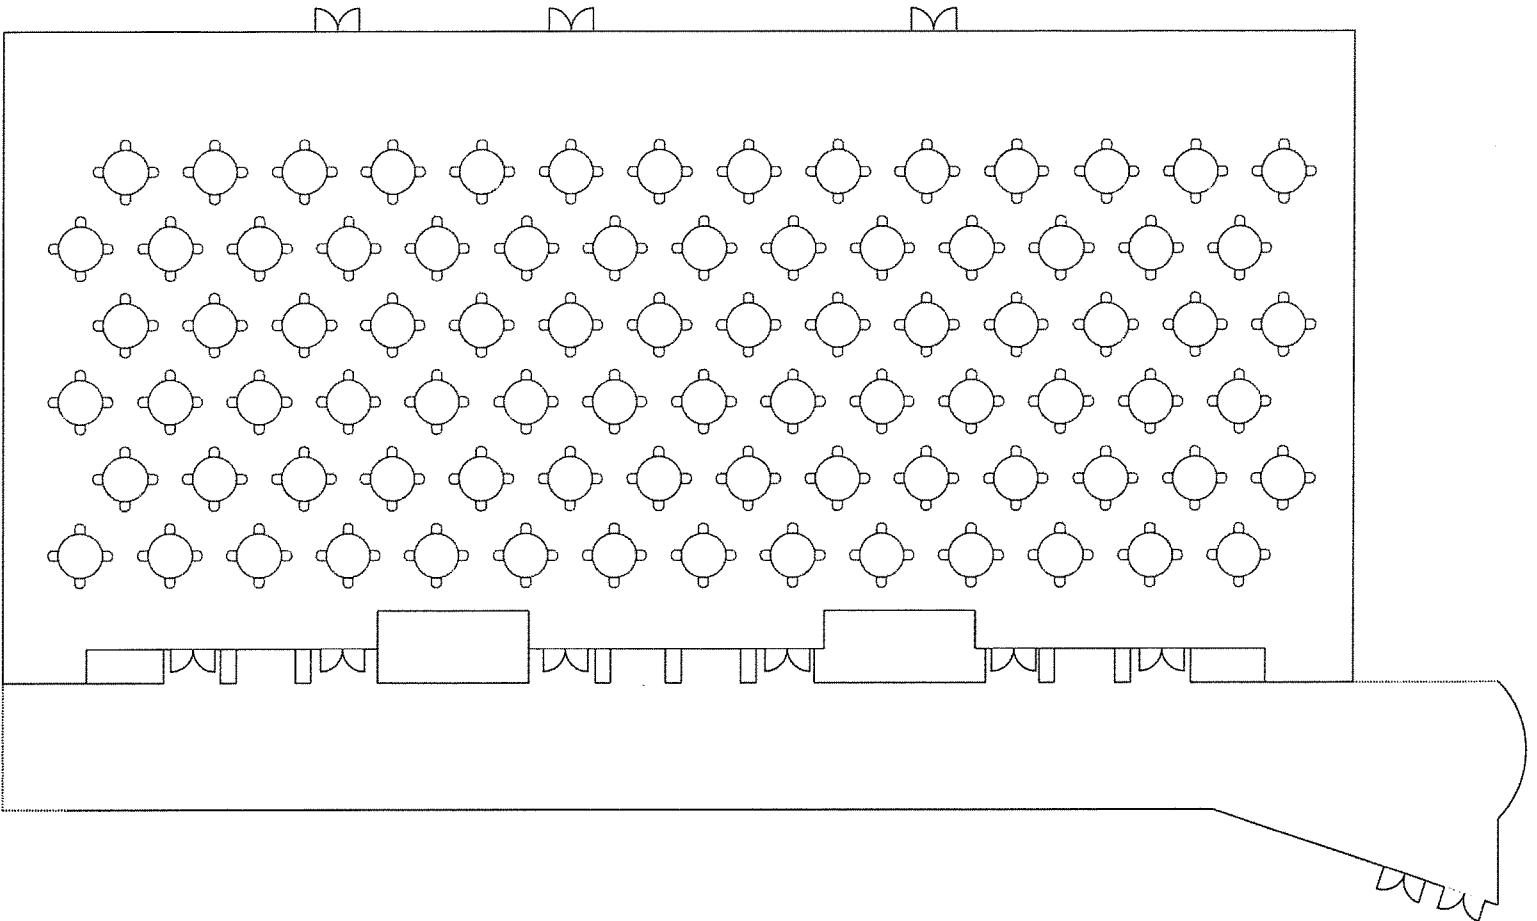

10 Feet

Equipment List

[0 Total Tables, 216 Total Chairs]

□ 216 16" X 16" Banquet

10 Feet

Equipment List

[112 Total Tables, 224 Total Chairs]

 112 60" Round

10 Feet

Equipment List

[84 Total Tables, 336 Total Chairs]

 84 72" Round

10 Feet

Equipment List

[160 Total Tables, 160 Total Chairs]

 160 8' X 30" Rectangle