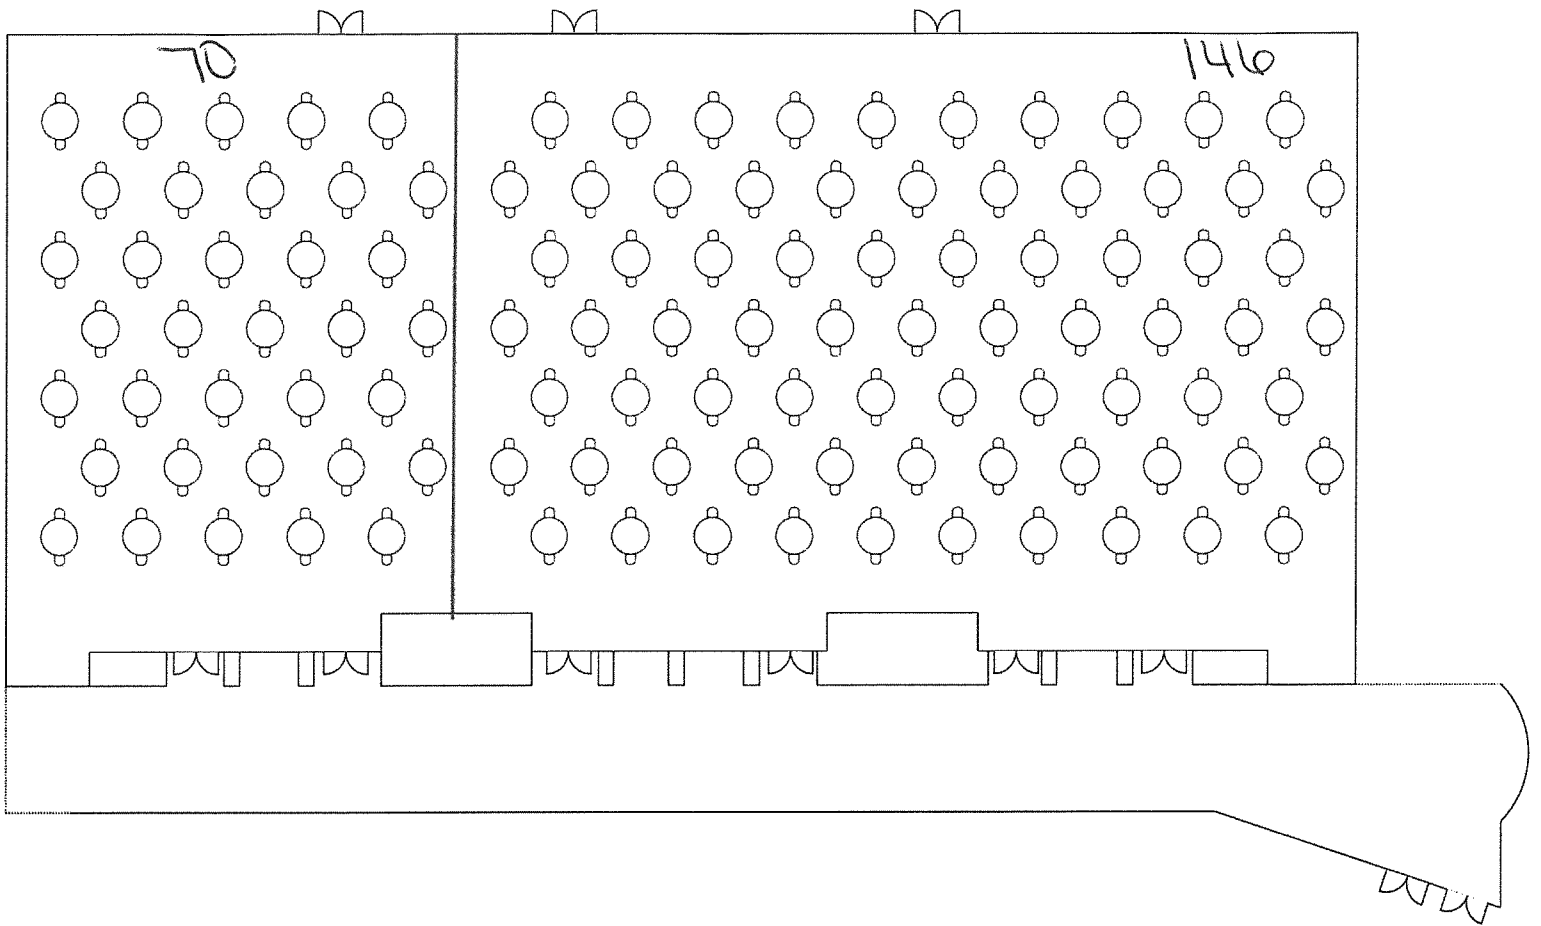

10 Feet

Equipment List

[0 Total Tables, 216 Total Chairs]

216 16" X 16" Banquet

10 Feet

Equipment List

[108 Total Tables, 216 Total Chairs]

 108 60" Round

10 Feet

Equipment List

[82 Total Tables, 328 Total Chairs]

 82 72" Round

10 Feet

Equipment List

[150 Total Tables, 150 Total Chairs]

150 8' X 30" Rectangle