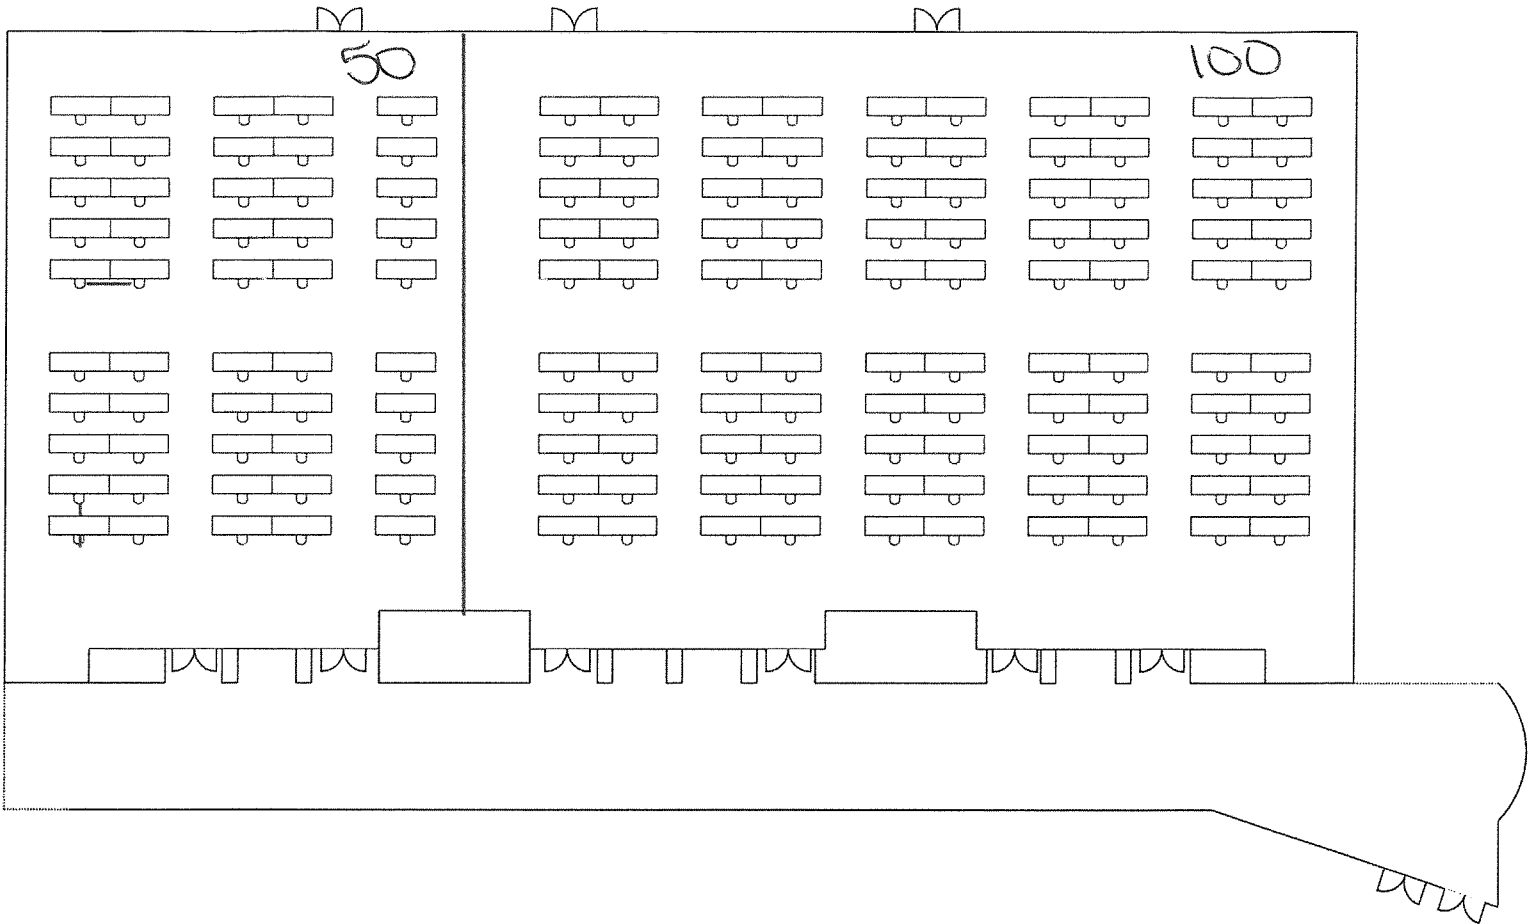

10 Feet

Equipment List

[0 Total Tables, 216 Total Chairs]

216 16" X 16" Banquet

10 Feet

Equipment List

[108 Total Tables, 216 Total Chairs]

 108 60" Round

10 Feet

Equipment List

[82 Total Tables, 328 Total Chairs]

 82 72" Round

10 Feet

Equipment List

[150 Total Tables, 150 Total Chairs]

150 8' X 30" Rectangle