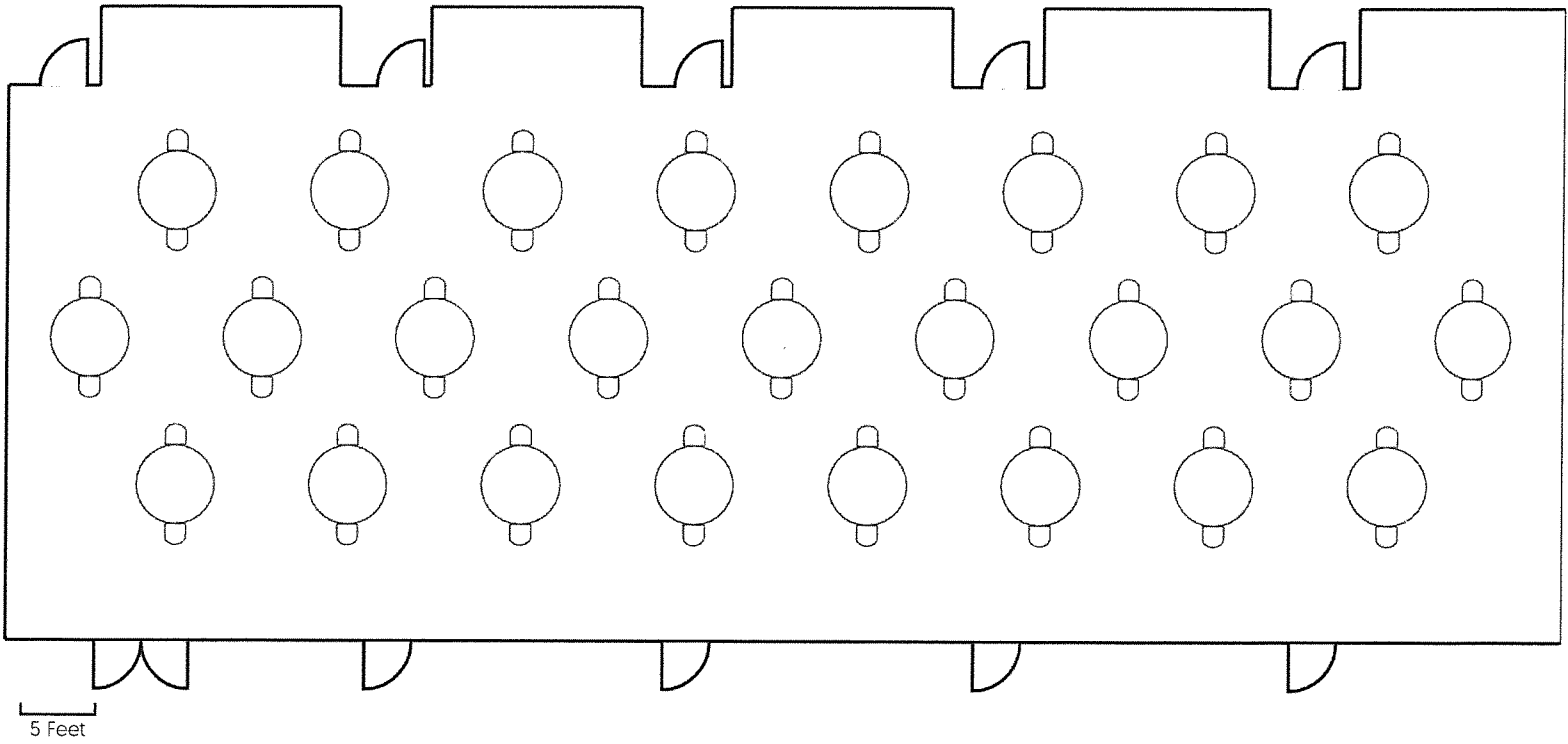

Equipment List

[0 Total Tables, 56 Total Chairs]

 56 16" X 16" Banquet

Equipment List

[25 Total Tables, 50 Total Chairs]

 25 60" Round

Equipment List

[12 Total Tables, 48 Total Chairs]

 12 72" Round

Equipment List

[19 Total Tables, 19 Total Chairs]

 19 8' X 30" Rectangle