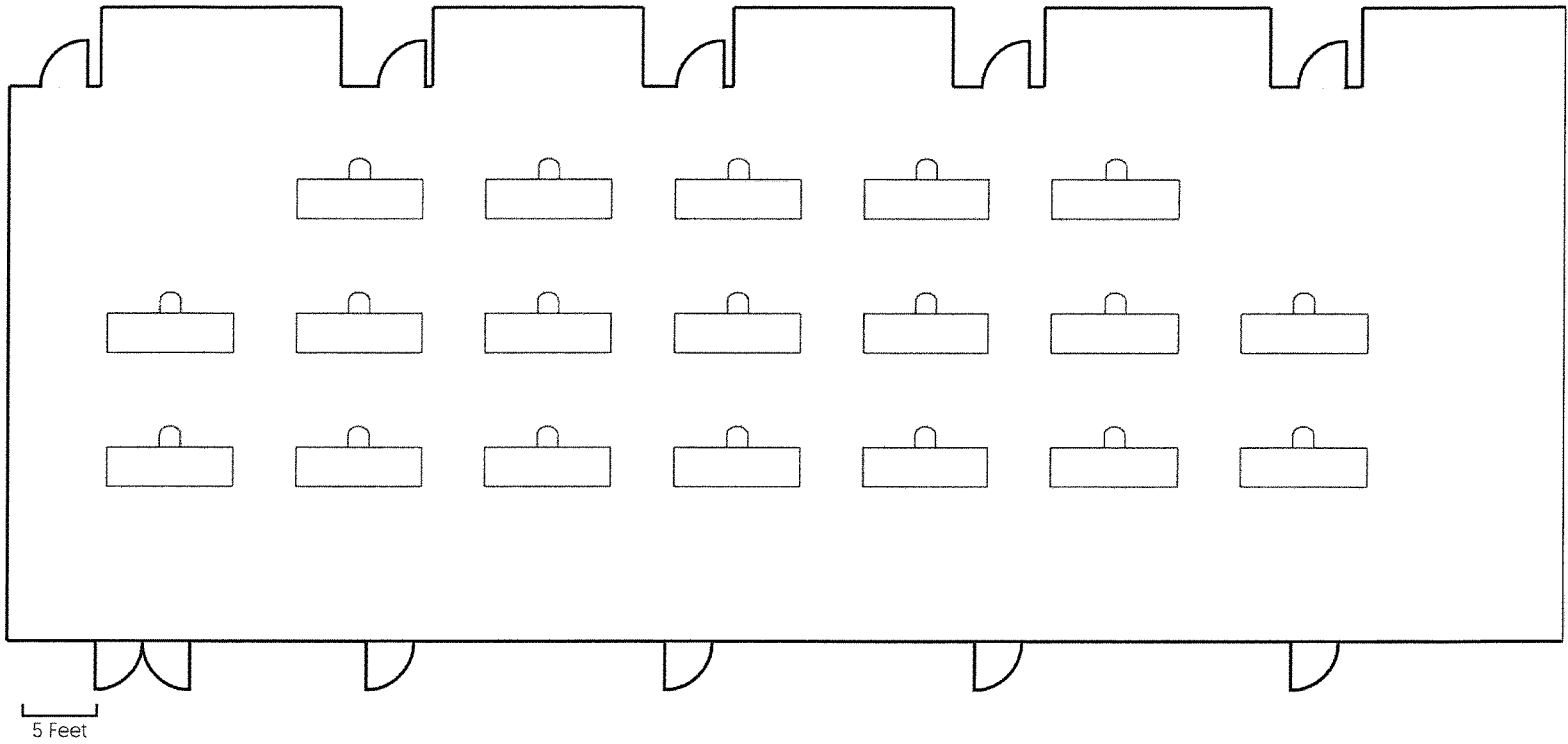

Equipment List

[0 Total Tables, 56 Total Chairs]

 56 16" X 16" Banquet

Equipment List

[25 Total Tables, 50 Total Chairs]

 25 60" Round

Equipment List

[12 Total Tables, 48 Total Chairs]

 12 72" Round

Equipment List

[19 Total Tables, 19 Total Chairs]

 19 8' X 30" Rectangle