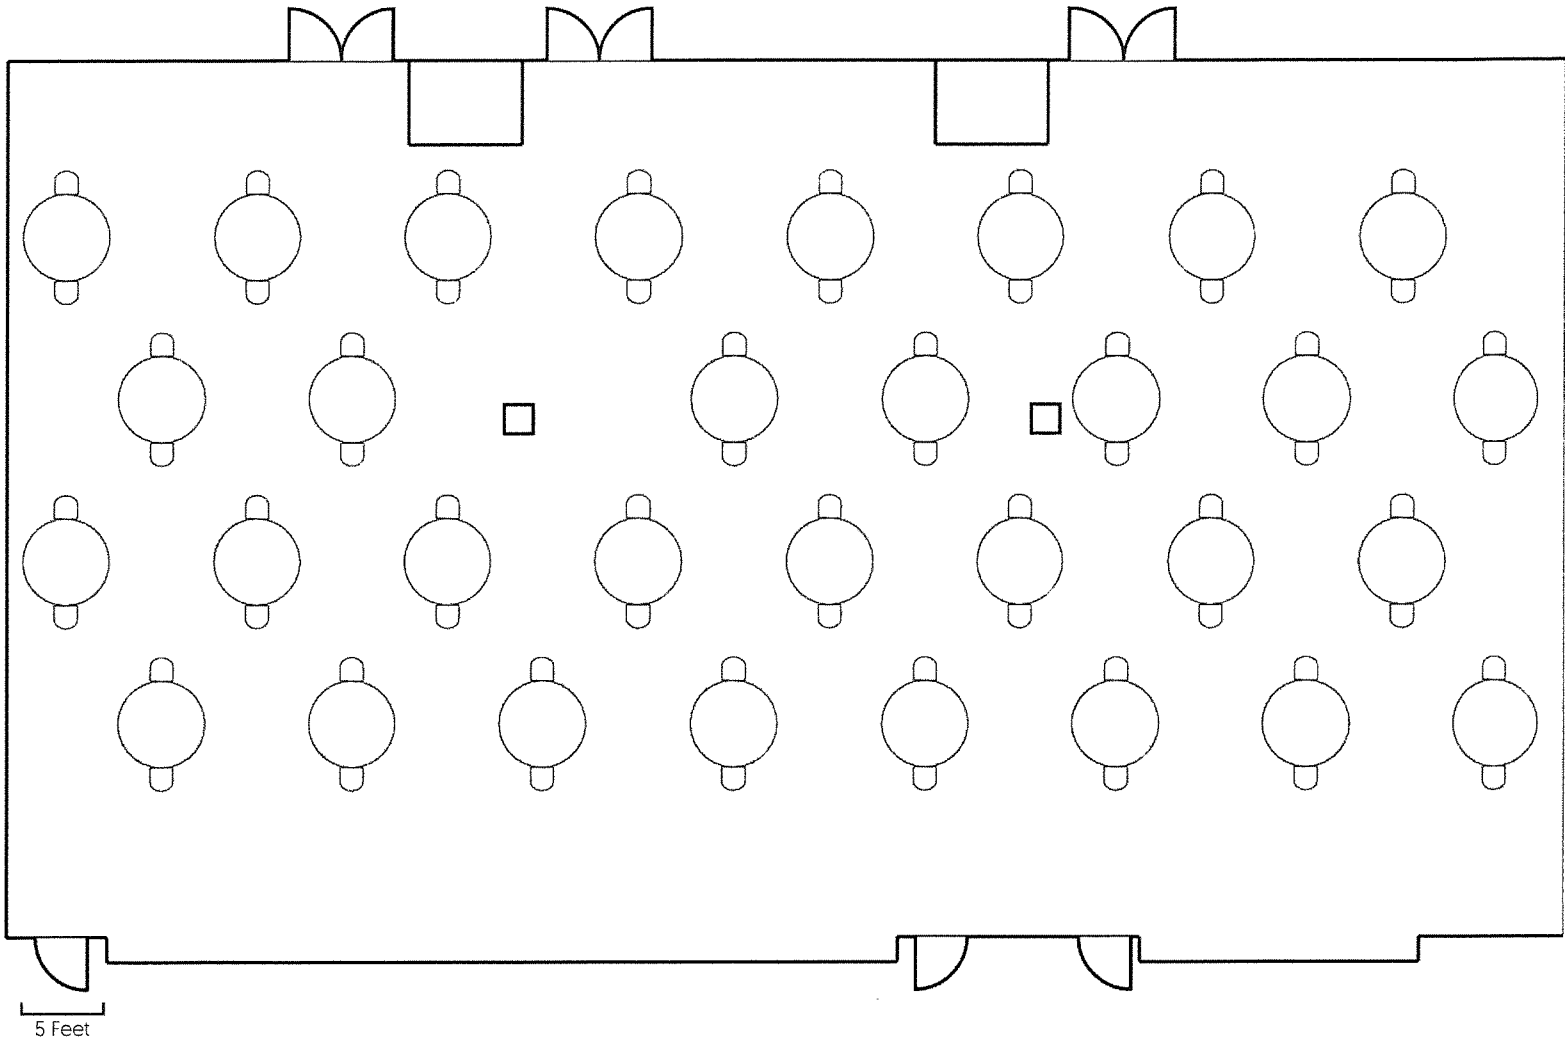

Equipment List

(0 Total Tables, 72 Total Chairs)

- 72 16" X 16" Banquet

Equipment List

[31 Total Tables, 62 Total Chairs]

 31 60" Round

Equipment List

[17 Total Tables, 68 Total Chairs]

 17 72" Round

Equipment List

[30 Total Tables, 30 Total Chairs]

 30 8' X 30" Rectangle