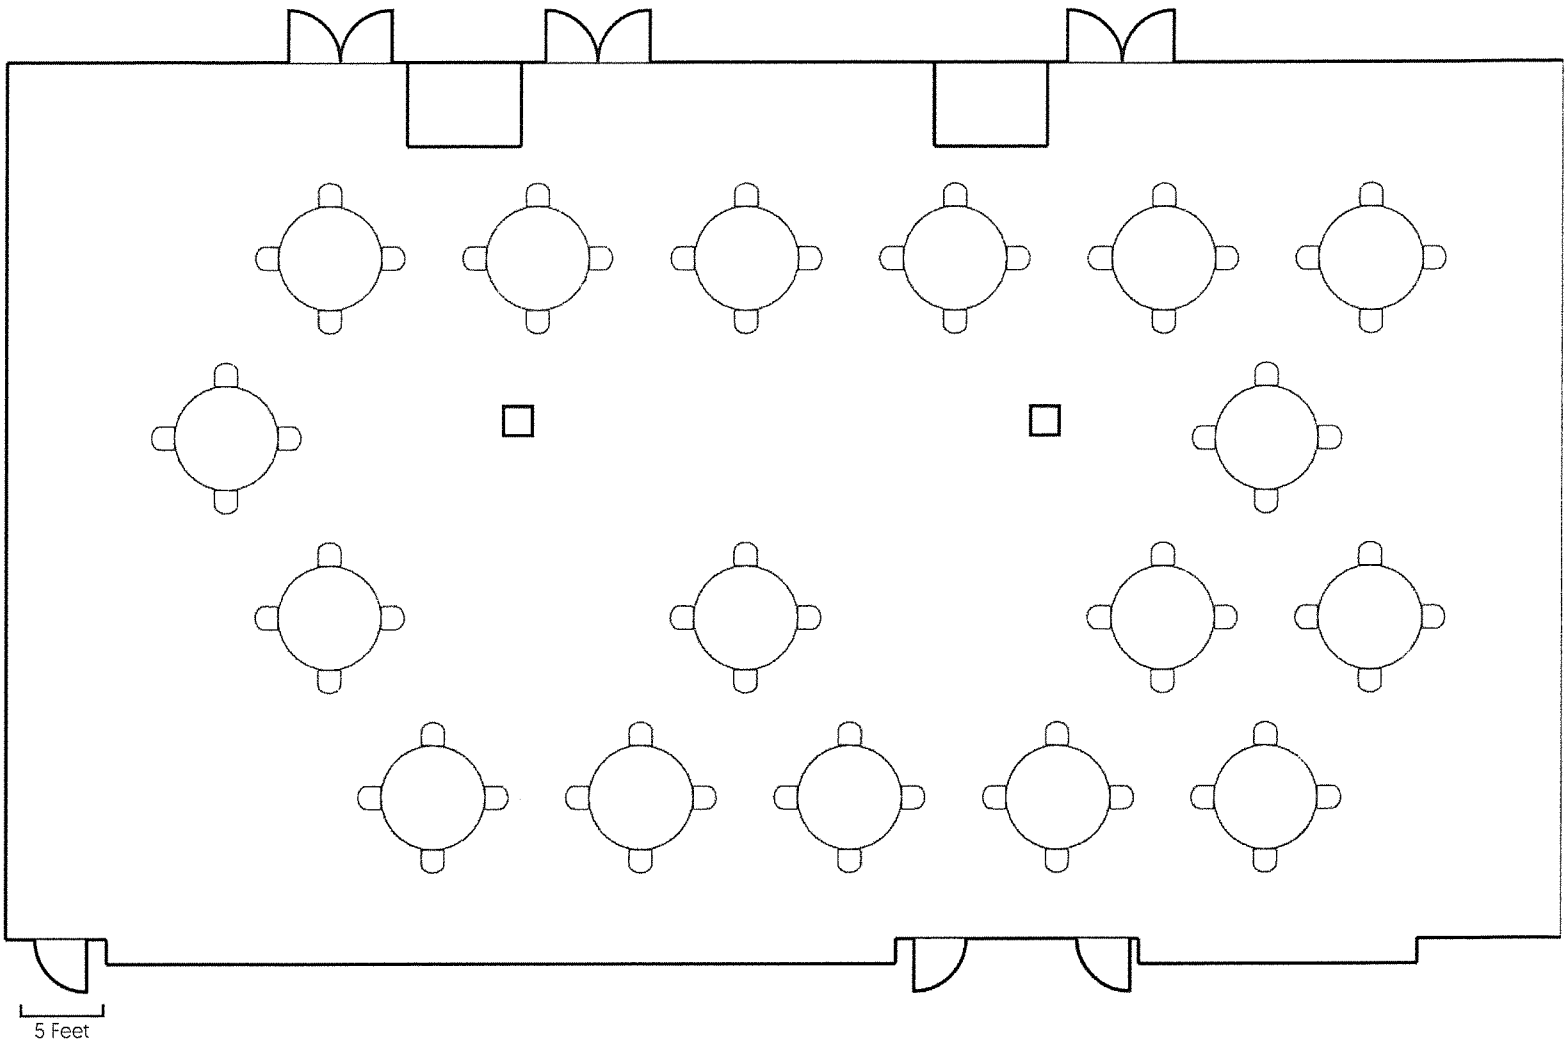

Equipment List

(0 Total Tables, 72 Total Chairs)

- 72 16" X 16" Banquet

Equipment List

[31 Total Tables, 62 Total Chairs]

 31 60" Round

Equipment List

[17 Total Tables, 68 Total Chairs]

 17 72" Round

Equipment List

[30 Total Tables, 30 Total Chairs]

 30 8' X 30" Rectangle