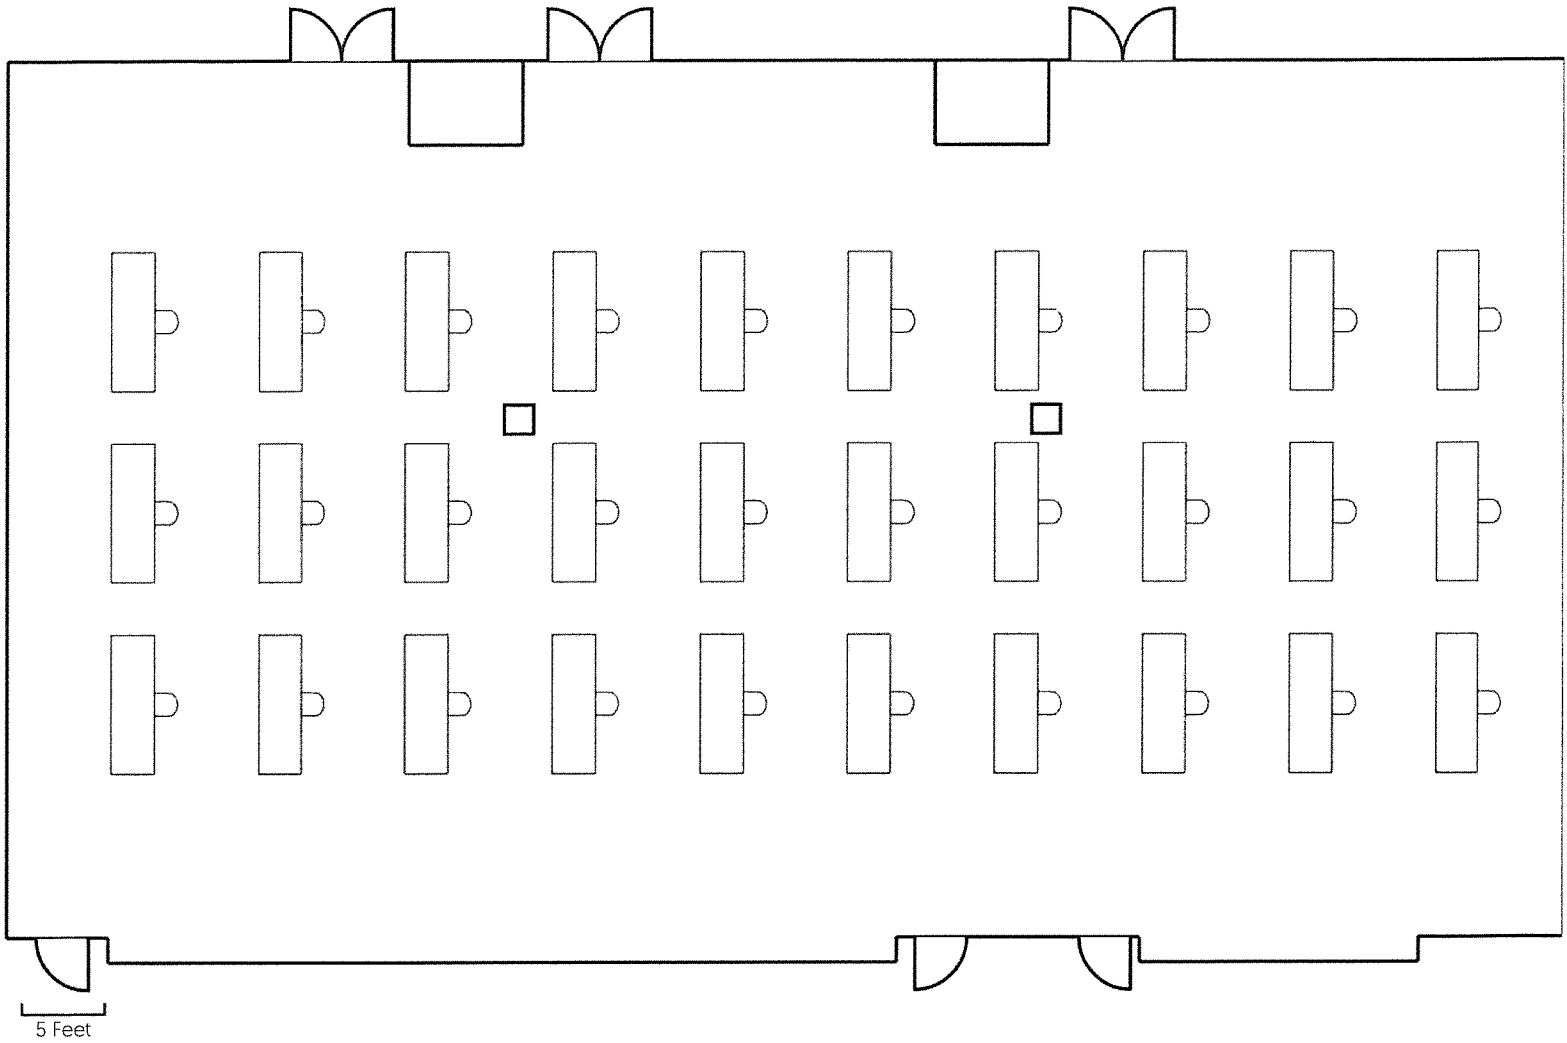

Equipment List

(0 Total Tables, 72 Total Chairs)

- 72 16" X 16" Banquet

Equipment List

[31 Total Tables, 62 Total Chairs]

 31 60" Round

Equipment List

[17 Total Tables, 68 Total Chairs]

 17 72" Round

Equipment List

[30 Total Tables, 30 Total Chairs]

 30 8' X 30" Rectangle