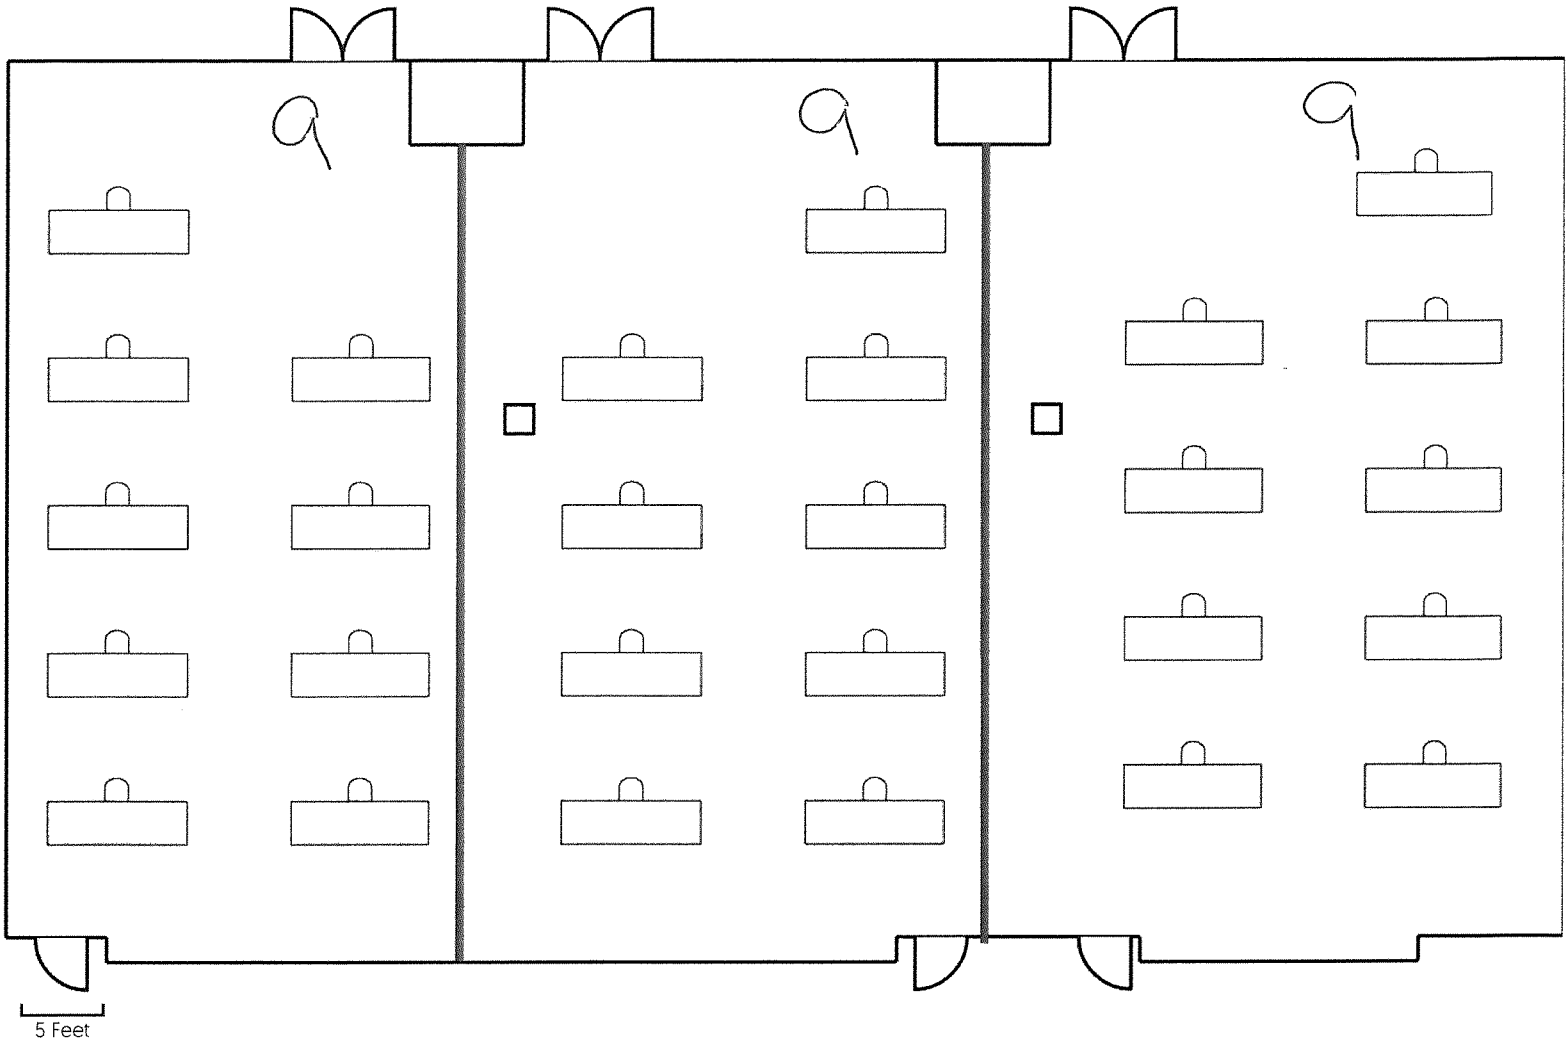

**Equipment List**

{0 Total Tables, 72 Total Chairs}

□ 72 16" X 16" Banquet

**Equipment List**

[32 Total Tables, 64 Total Chairs]

32 60" Round

**Equipment List**

[21 Total Tables, 84 Total Chairs]

21 72" Round

**Equipment List**

[27 Total Tables, 27 Total Chairs]

 27 8' X 30" Rectangle