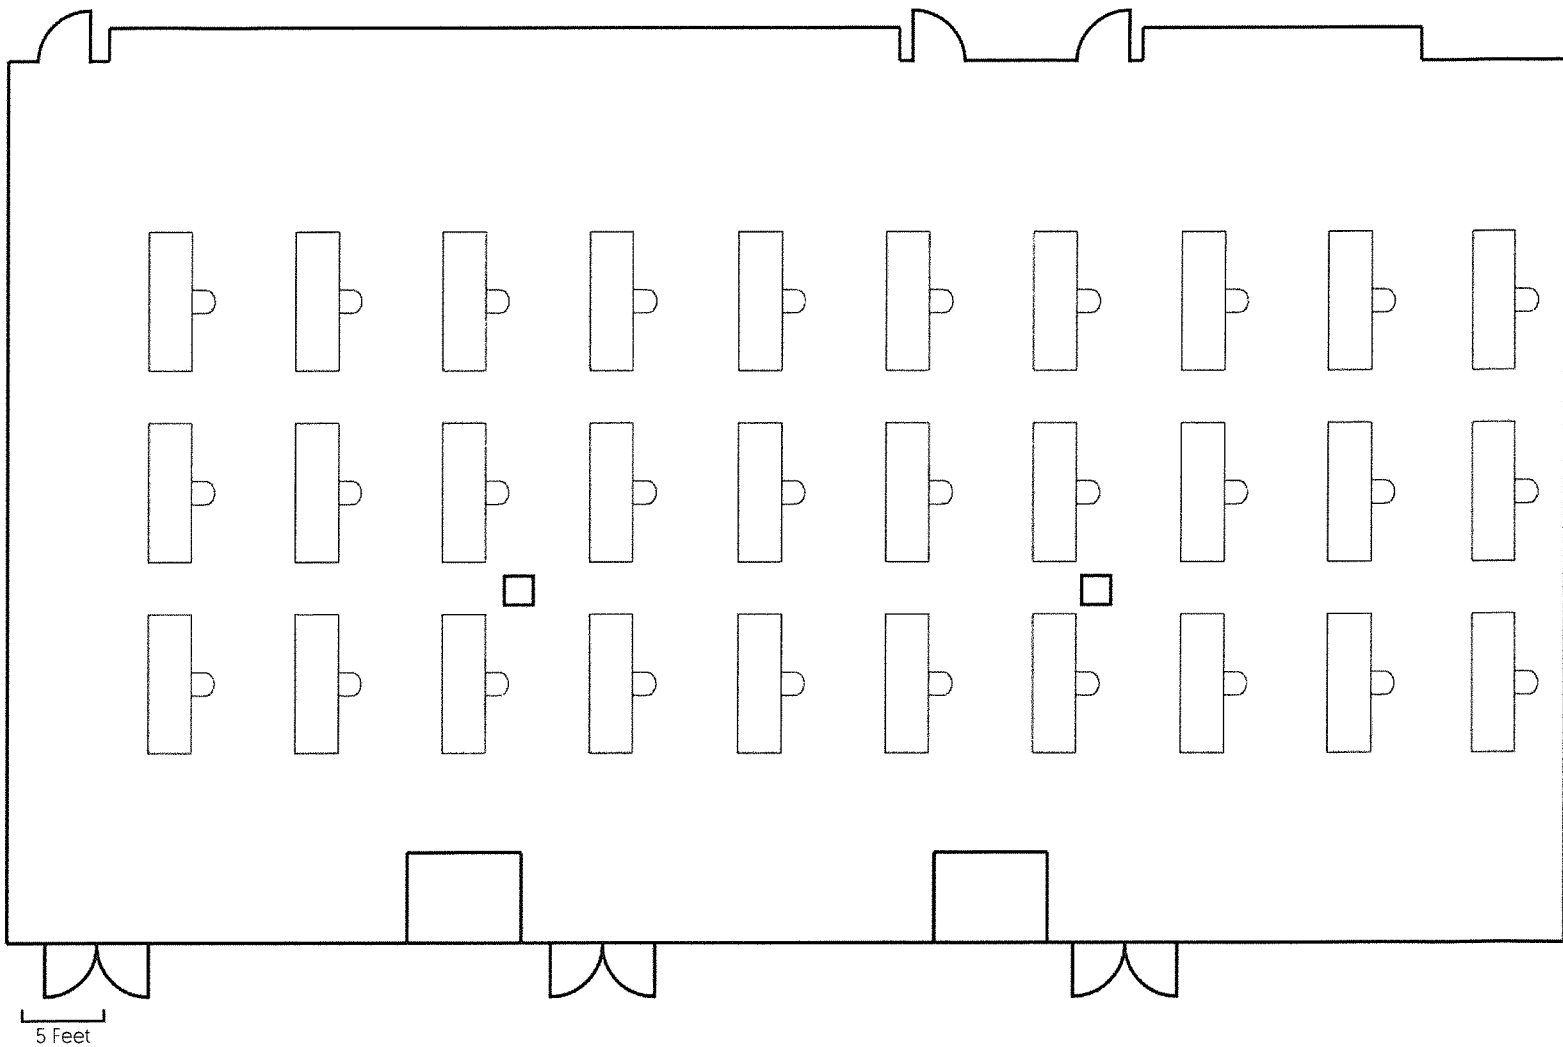

**Equipment List**

[0 Total Tables, 72 Total Chairs]

 72 16" X 16" Banquet

5 Feet

### Equipment List

{31 Total Tables, 62 Total Chairs}

 31 60" Round

**Equipment List**

[17 Total Tables, 68 Total Chairs]

 17 72" Round

**Equipment List**

[30 Total Tables, 30 Total Chairs]

 30 8' X 30" Rectangle