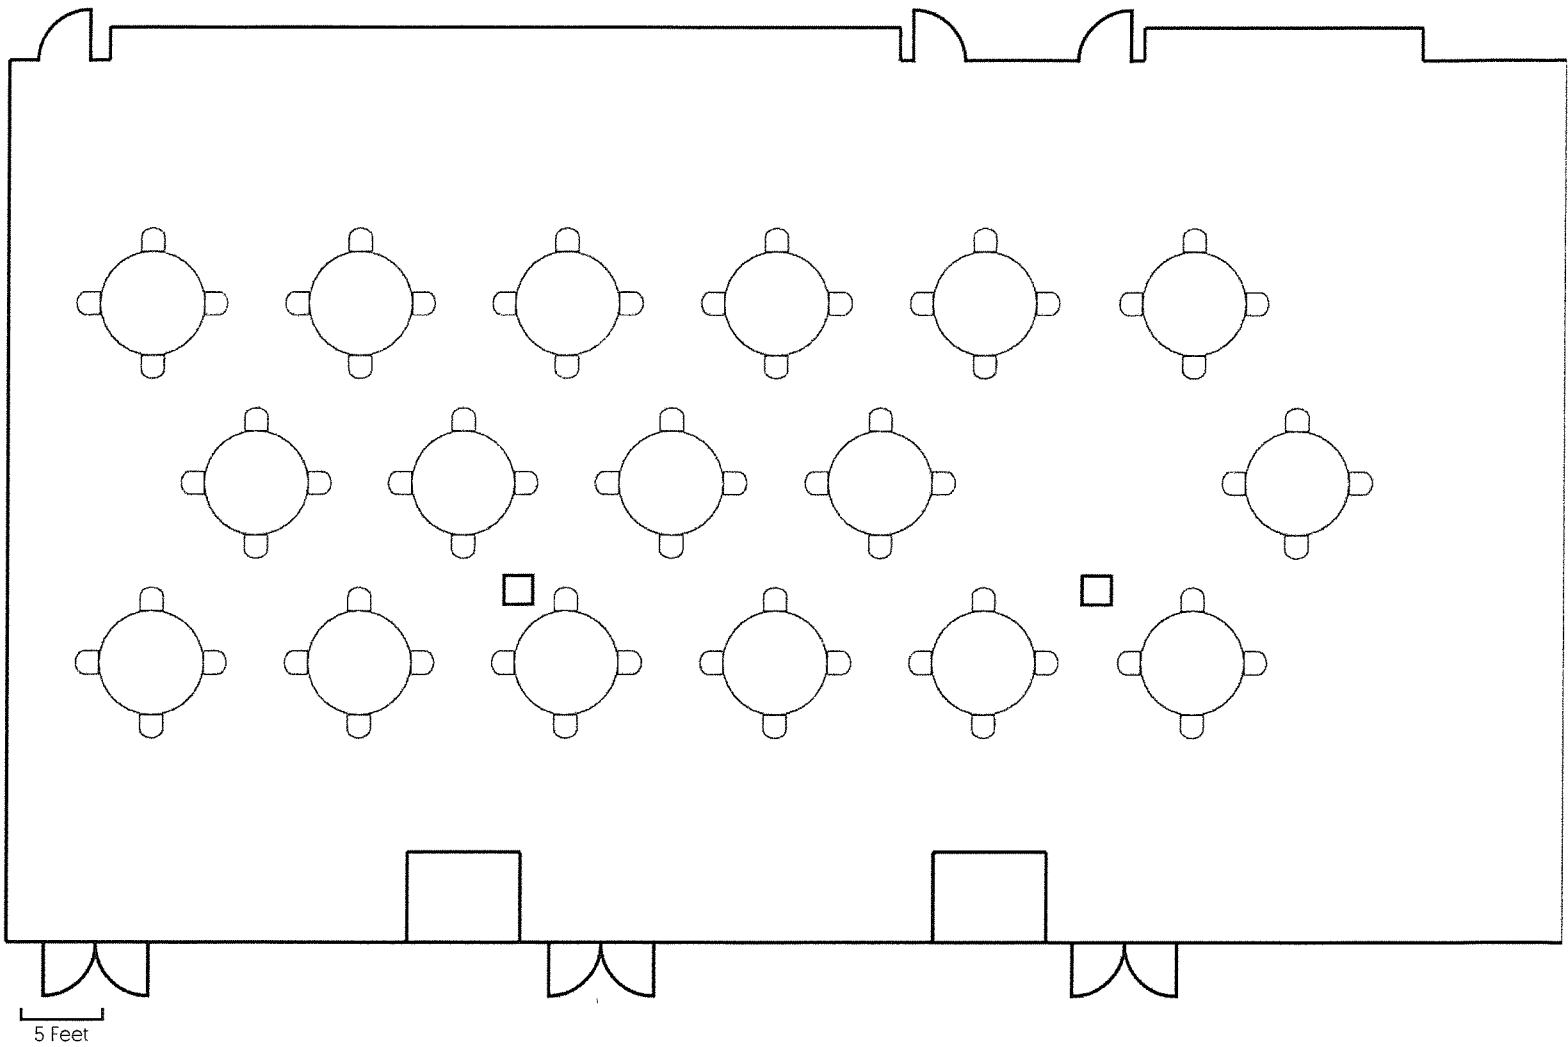

**Equipment List**

[0 Total Tables, 72 Total Chairs]

 72 16" X 16" Banquet

5 Feet

### Equipment List

{31 Total Tables, 62 Total Chairs}

 31 60" Round

**Equipment List**

[17 Total Tables, 68 Total Chairs]

 17 72" Round

**Equipment List**

[30 Total Tables, 30 Total Chairs]

 30 8' X 30" Rectangle