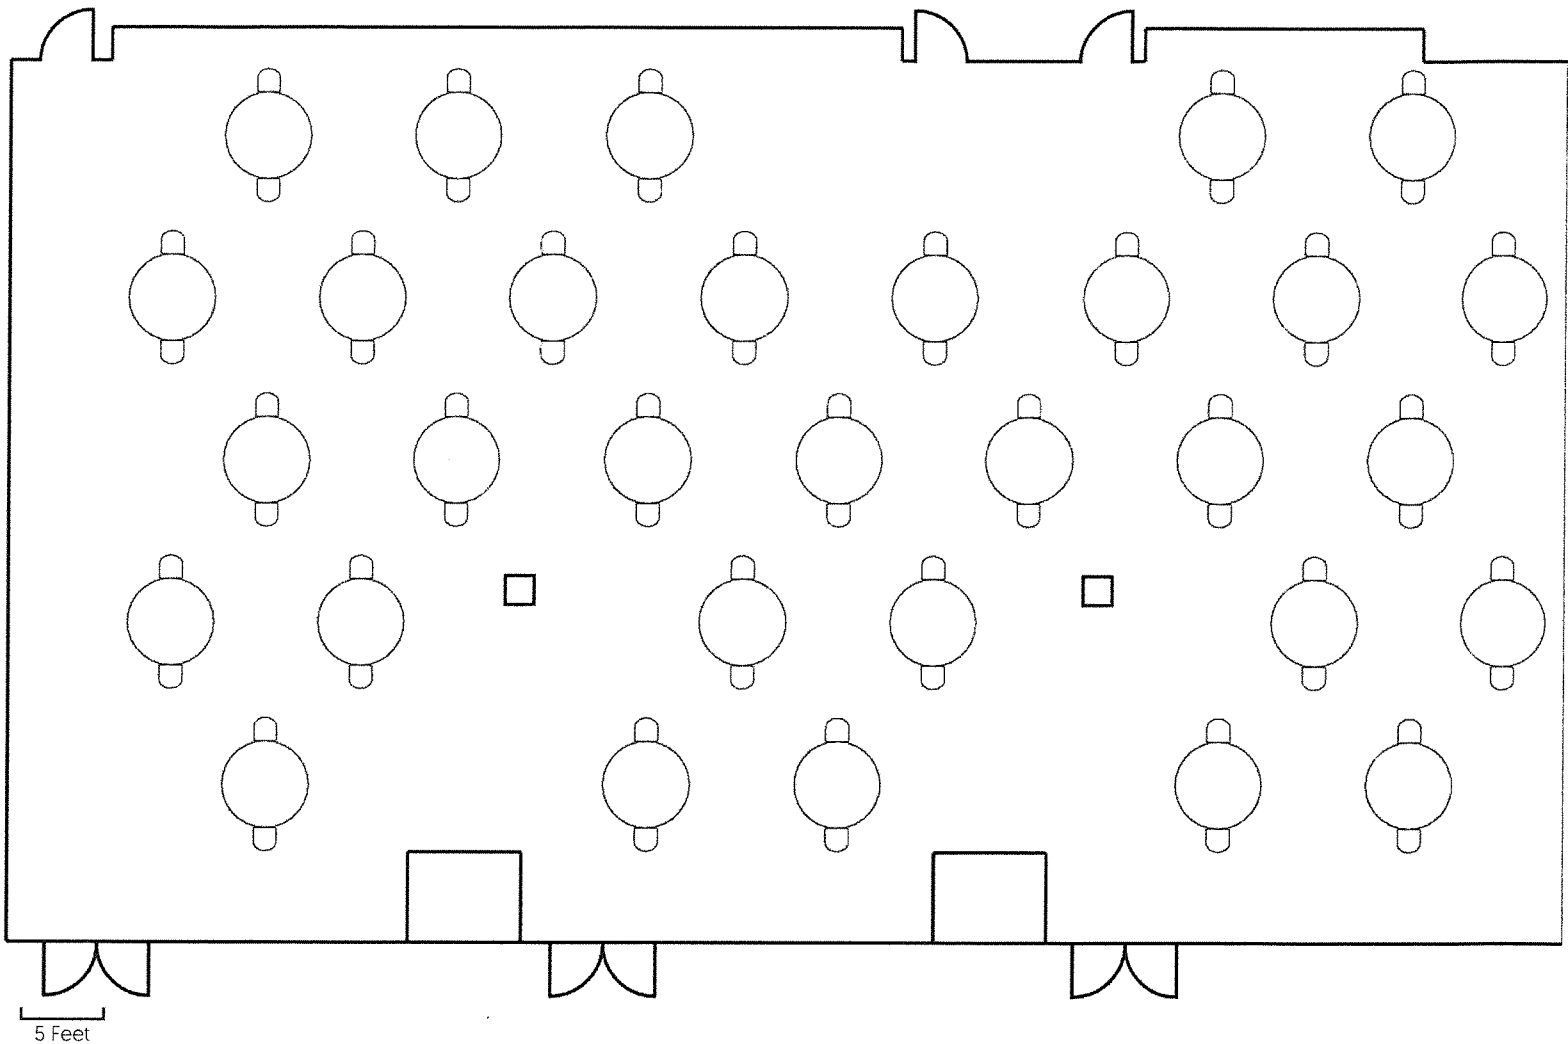

**Equipment List**

[0 Total Tables, 72 Total Chairs]

 72 16" X 16" Banquet

5 Feet

### Equipment List

{31 Total Tables, 62 Total Chairs}

 31 60" Round

**Equipment List**

[17 Total Tables, 68 Total Chairs]

 17 72" Round

**Equipment List**

[30 Total Tables, 30 Total Chairs]

 30 8' X 30" Rectangle