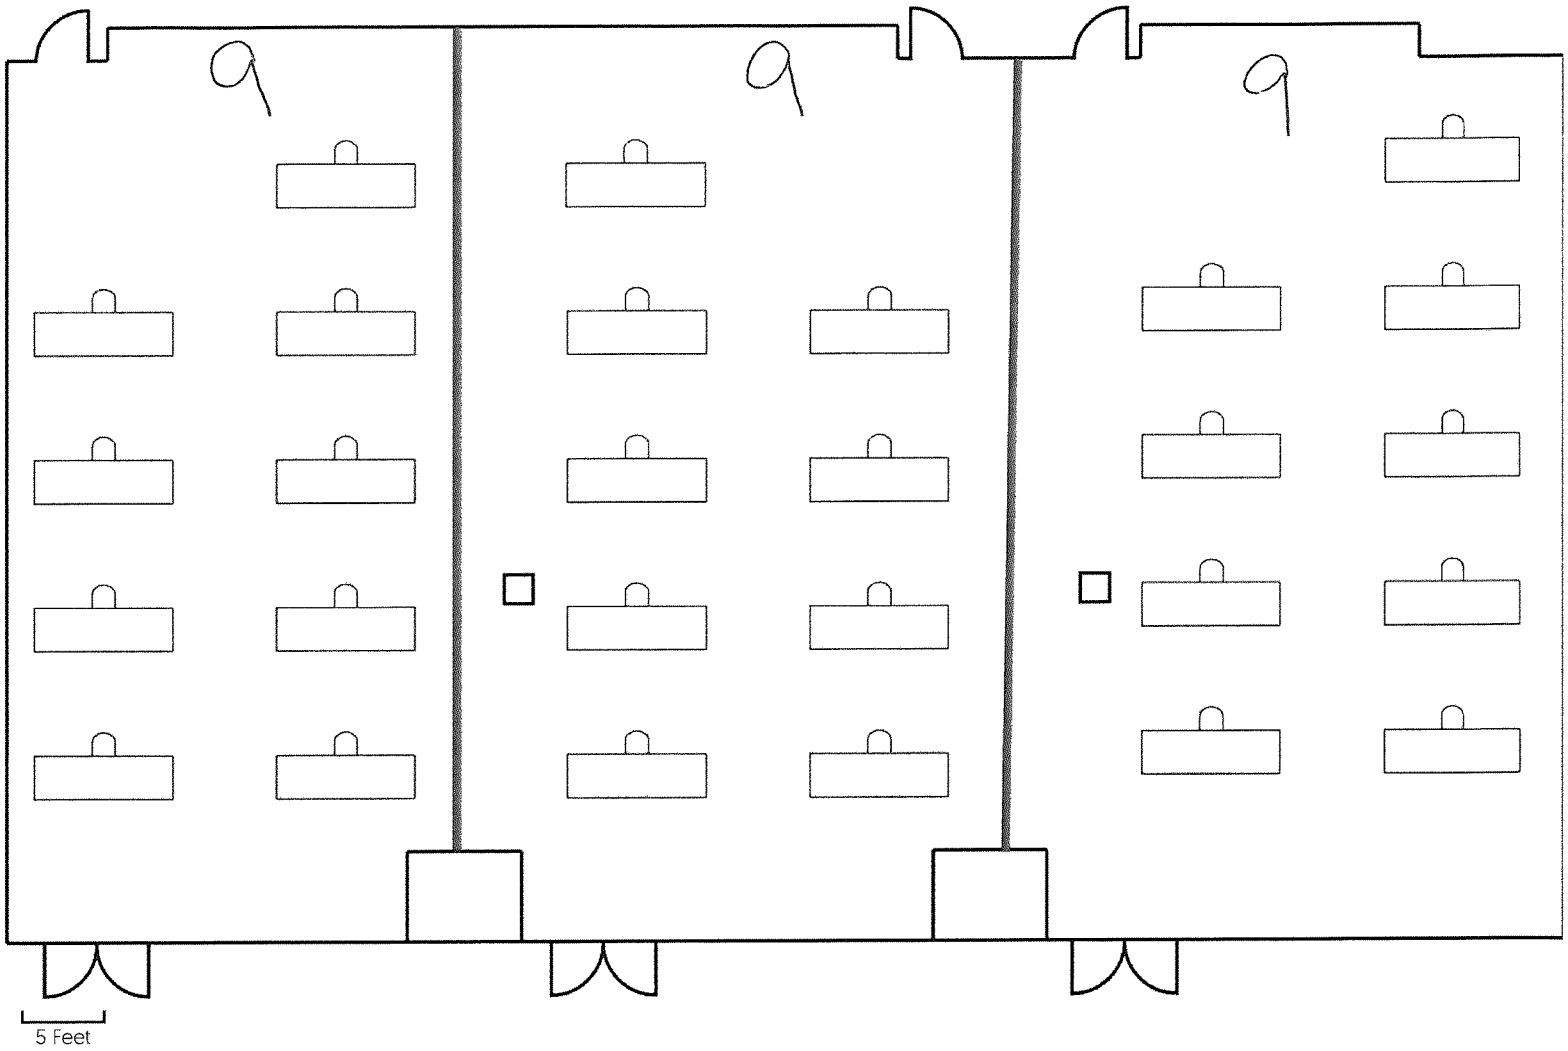

**Equipment List**

[0 Total Tables, 72 Total Chairs]

 72 16" X 16" Banquet

**Equipment List**

[32 Total Tables, 64 Total Chairs]

 32 60" Round

**Equipment List**

[21 Total Tables, 84 Total Chairs]

 21 72" Round

**Equipment List**

[27 Total Tables, 27 Total Chairs]

 27 8' X 30" Rectangle