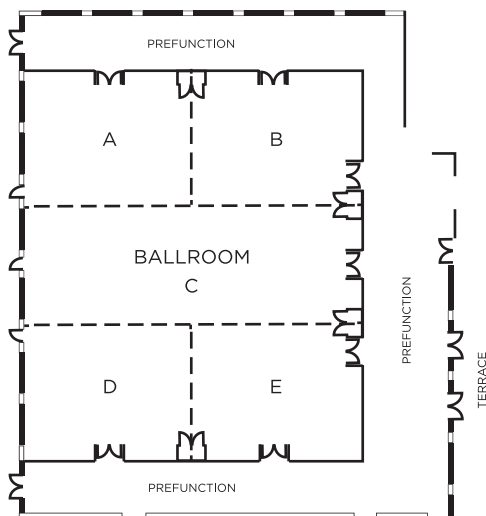

SPACE CHART	Sq. Ft.
Total Ballroom	7,360
Ballroom A	1,295
Ballroom B	1,205
Ballroom C	2,351
Ballroom D	1,301
Ballroom E	1,208
Total Meeting Room 116	1,066
Meeting Room 116 A	560
Meeting Room 116 B	506
Prefunction	3,760