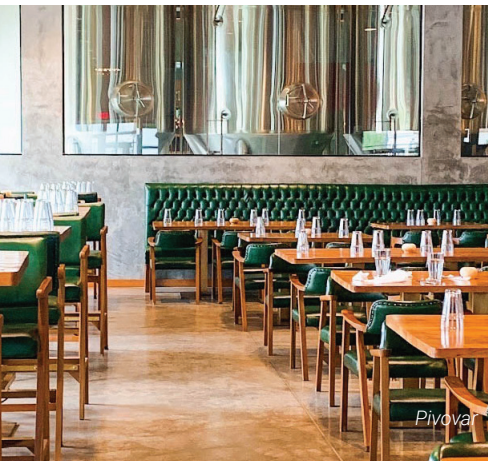

Tru by Hilton

2408 Marketplace Dr • 254.294.4888 [🔗](#)