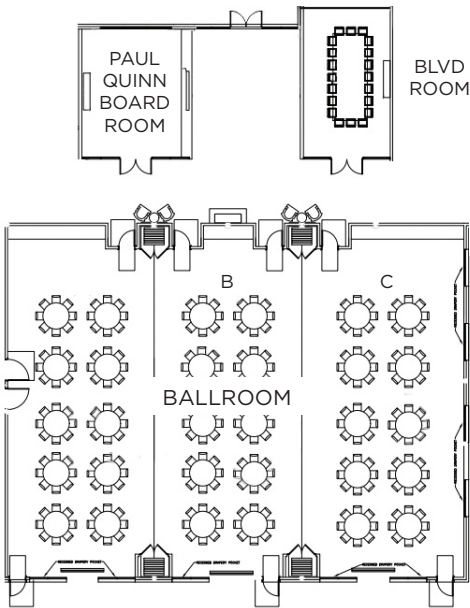

CAMBRIA HOTEL WACO UNIVERSITY RIVERFRONT

📍 110 S M.L.K. Jr Blvd, Building A • Waco, Texas, 76704

📞 713-449-0433 🌐 choicehotels.com/txi87

SLEEPING ROOMS	130	TOTAL SQ. FT. OF MEETING SPACE	6,300

SPACE CHART	Sq. Ft.	Reception	Theater	Banquet	Classroom	U-Shape	Conference
Lovers Leap Ballroom	4,500	500	474	375	–	–	–
Revival Room (A)	1,500	167	158	125	103	42	38
Bridges Room (B)	1,500	–	158	125	103	42	38
Magnolia Room (C)	1,500	–	158	125	103	42	38
Paul Quinn Board Room	495	–	–	–	–	–	20
Bldv Room	400	–	–	–	–	–	20