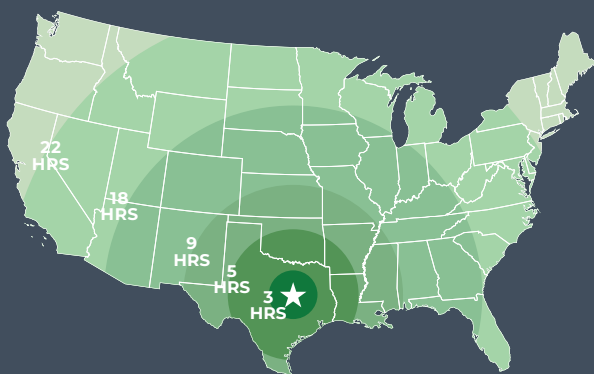

how to get to here

DRIVING TO WACO

FLYING TO WACO

Waco Regional Airport
(254) 750-8656
7909 Karl May Drive
Waco, TX 76708

Waco Regional Airport (ACT) offers four daily flights by American Airlines flying out of Dallas/Fort Worth International Airport. Parking is free. Uber or Lyft can provide the short, 7-1/2 mile ride to downtown Waco.

WACO is a medium-sized, walkable city located on I-35 in the Heart of Texas, 100 miles from both the Dallas/Fort Worth metroplex and the Austin area. With a population of 132,000 in the city and 232,000 in the county, this proud Texas town brims with arts and culture, yet the people are kind and warm.