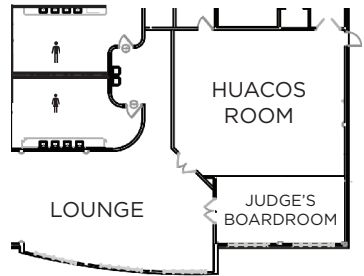

SPACE CHART	Sq. Ft.	Theater	Banquet Rounds	Classroom
Boardroom	440		Seats 10 Conference	
Waco Ballroom	3,360	200	231	368
Brazos Room	882	48	54	102
Bosque Room	966	64	96	126
Waco Room	1,134	88	81	140

HOTEL INDIGO

📍 211 Clay Ave • Waco, TX 76706

☎ 254-754-7000 🌐 hotelindigo.com/hotels/us/en/waco/actin/hoteldetail

TOTAL SQ. FT. OF MEETING SPACE 1,630

SLEEPING ROOMS 111

SPACE CHART	Sq. Ft.	Capacity
Huacos Room	1,144	100
Judge's Boardroom	486	12