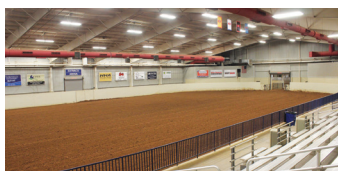

UPPER LEVEL

LOWER LEVEL

EXTRACO EVENTS CENTER

- 📍 4601 Bosque Blvd • Waco, TX 76710
- 📞 254-776-1660 🌐 extracoeventscenter.com

COLISEUM, PAVILION & MULTI-USE SPACE

The Extraco Events Center is the hub for Entertainment events in Waco. Together the 3 large facilities host over 300 events a year with an estimated attendance of over 420,000.

EXTRACO COLISEUM

The Extraco Coliseum has one of the largest indoor arenas located in Central Texas. The air conditioned, multi-purpose facility contains a seating capacity of over 9,000 with a 310' x 125' arena floor. Events have the option to utilize the dirt arena or have the dirt removed if they prefer a concrete floor. The Extraco Coliseum has 4 concessions areas, access to dressing rooms, and free WiFi.

EXTRACO SHOW PAVILION

Indoor air-conditioned 125' x 250' arena, 2 warm-up arenas, and an attached 125' x 280' covered arena. The Show Pavilion includes over 450 horse stalls, in addition to the Stall Barn which contains 260 stalls.