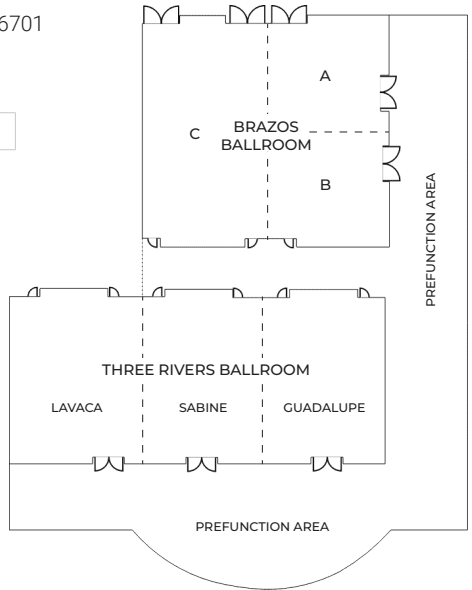

SPACE CHART	Level	Banquet	Reception	Highlights
Ballroom	200	400	500	40' ceilings, floor-to-ceiling windows with view of downtown, built-in a/v capabilities; ideal for galas, weddings, and more
Suite Lounge	400	250	350	30' ceilings, floor-to-ceiling windows overlooking downtown; ideal for business meetings,, receptions, formal dinners
North Lounge	400	80	110	Floor-to-ceiling windows, view of downtown, outdoor patio overlooking field; ideal for smaller meetings, receptions/dinners
President's Suite	500	80	150	Premier space with outdoor balcony and stunning views of the field, Baylor's campus, and downtown; ideal for special events
Press Lounge	500	110	–	Views of downtown and the field; great for casual business meetings, trainings & luncheons
Private Suites	500	30	–	Both suites have views of field; perfect for small receptions, intimate dinners, board meetings, and more

SPACE CHART	Sq. Ft.	Reception	Theater	Banquet	Classroom	U-Shape	Conference
Lovers Leap Ballroom	4,500	500	474	375	–	–	–
Revival Room (A)	1,500	167	158	125	103	42	38
Bridges Room (B)	1,500	–	158	125	103	42	38
Magnolia Room (C)	1,500	–	158	125	103	42	38
Paul Quinn Board Room	495	–	–	–	–	–	20
Bldv Room	400	–	–	–	–	–	20

HILTON WACO

📍 113 S. University Parks Drive • Waco, TX 76701
 📞 254-754-8484 🌐 waco.hilton.com

TOTAL SQ. FT. OF MEETING SPACE 8,142

SLEEPING ROOMS 195

SPACE CHART	Sq. Ft.	Theater	Banquet Rounds	Classroom
Three Rivers Ballroom	3,420	220	180	300
Brazos Ballroom	3,249	200	160	300
Brazos C	1,620	100	80	140
Guadalupe Room	1,140	60	55	90
Lavaca Room	1,140	60	55	90
Sabine Room	1,140	60	55	100
Brazos A	810	40	40	70
Brazos B	810	40	40	70
Skyline Room	888	-	20	20
Rio Grande Executive Boardroom	594			