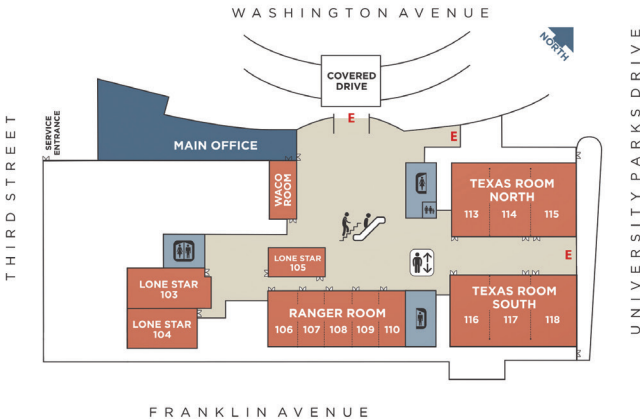

LOWER LEVEL