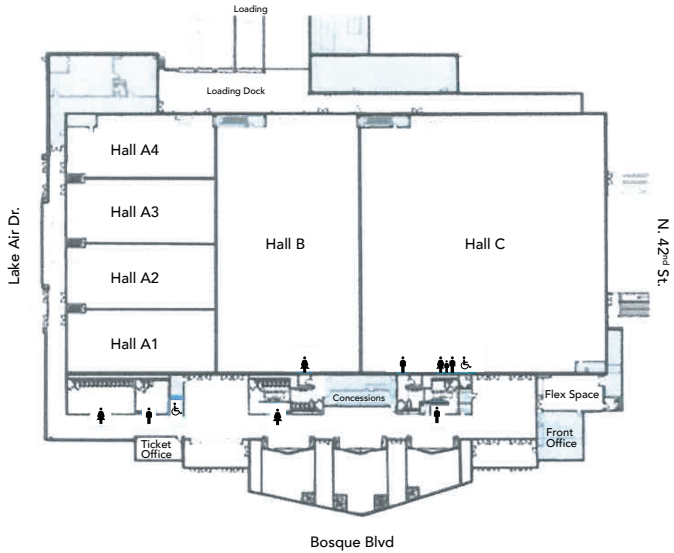

EXTRACO COLISEUM

The Extraco Coliseum has one of the largest indoor arenas located in Central Texas. The air conditioned, multi-purpose facility contains a seating capacity of over 9,000 with a 310' x 125' arena floor. Events have the option to utilize the dirt arena or have the dirt removed if they prefer a concrete floor. The Extraco Coliseum has 4 concessions areas, access to dressing rooms, and free WiFi.

BASE

AT EXTRACO EVENTS CENTER

The BASE is a Conference Style facility. It can be used as one large room with over 50,000 sq. ft. of space, or the room can be divided into 6 smaller rooms via Air Walls. This Facility is used for Meetings, Tradeshows, Gala/Dinner Events, as well as other Corporate and Education events.

SPACE	Dimensions	Sq. Ft.	Theater (Max)	Banquet Rounds 5'	Banquet Rounds 6'	Banquet Rect. 8'	Class-room	Vendor Booths Vert. 10'x10'	Vendor Booths Horiz. 10'x10'
Meeting Room	29' x 21' x 10'	742	48	32	30	32	22		
Ticket Office	28' x 13' x 10'	316					12		
Hall A	90' x 150' x 30'	14,033	956	728	720	800	760	68	68
Hall A1	32' x 90' x 30'	3,577	241	168	140	144	160	12	13
Hall A2	40' x 90' x 30'	3,561	244	224	210	192	200	17	16
Hall A3	40' x 90' x 30'	3,561	244	224	210	192	200	17	16
Hall A4	40' x 90' x 30'	3,334	227	224	210	192	200	17	16
Hall A1-A2	72' x 90' x 30'	7,138	485	392	350	336	360	29	29
Hall A2-A3	80' x 90' x 30'	7,122	488	448	420	384	400	34	32
Hall A3-A4	80' x 90' x 30'	6,895	471	448	420	384	400	34	32
Hall A1-A3	112' x 90' x 30'	10,699	729	616	560	528	560	46	45
Hall A2-A4	120' x 90' x 30'	10,456	715	672	630	576	600	51	48
Hall B	90' x 150' x 30'	13,858	929	728	720	800	760	72	68
Hall A&B	180' x 150' x 30'	27,891	1,885	1,456	1,440	1,600	1,520	140	136
Hall C	150' x 150' x 30'	23,869	1,591	1,248	1,200	1,440	1,200	108	124
Hall B&C	240' x 150' x 30'	37,727	2,520	1,976	1,920	2,240	1,960	180	192
Hall A-C	330' x 150' x 30'	52,818	3,476	2,704	2,640	2,800	2,880	248	260