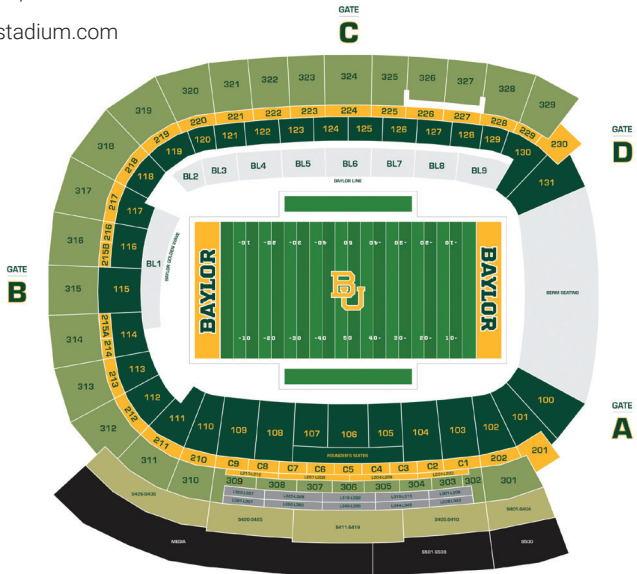

MCLANE STADIUM

📍 1001 S.M.L.K. Jr Blvd • Waco, TX 76704

☎ 254-710-1000 🌐 mclanestadium.com

TOTAL SEATS: 45,140

500 - PRESIDENTIAL/MEDIA LEVEL
S500-S508

400 - SUITE LEVEL
S401-S436

300 - LOGE LEVEL
L301-L367

300 - UPPER LEVEL
SECTIONS 301-329

200 - CLUB LEVEL
SECTIONS 201-230, C1-C9, L201-L212, 301-329

100 - LOWER LEVEL
SECTIONS 100-131

S - SERVICE LEVEL
SECTIONS BL1-BL9, BERM SEATING

Mclane Stadium is a 45,140-seat outdoor arena located on the Baylor University campus. This \$266 million, state-of-the-art multi-functional facility hosts world-class music, family, and sporting events throughout the year in addition to Baylor University football games.