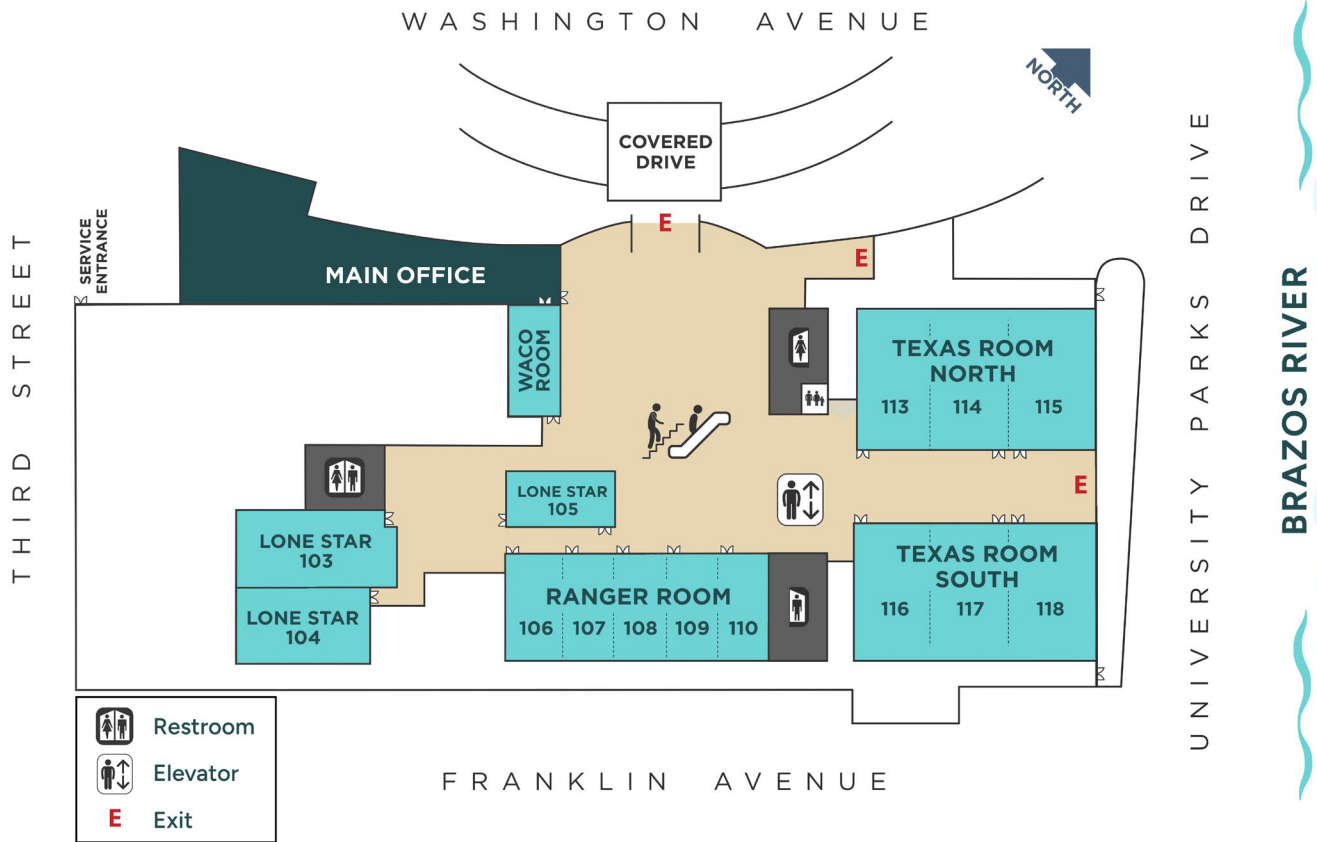

LOWER LEVEL

LOWER LEVEL	Dimensions L x W x H	Square Feet	Theater Seating (Max # of people)	Banquet Round Tables 72" (10 per)	Classroom Rectangle (4 per)	Vendor Booths	Projectors or TV Screens	Floors & Amenities
Lower Lobby	114' X 79' X 9'	8,315	N/A	N/A	N/A	15 (8' tables)		All Lower Level Carpeted
Texas North	88' X 51' X 9'	4,488	300	270	176	19	None in room Option to use portable 6' X 8' screens	Access from University Parks Dr., room divides into 3 rooms
Texas North 113	51' X 28' X 9'	1,428	100	70	48			
Texas North 114	52' X 30' X 9'	1,530	100	80	64			
Texas North 115	51' X 32' X 9'	1,632	100	80	64			
Texas South	88' X 52' X 9'	4,576	300	260	176	21	None in room. Option to use portable 6' X 8' screens	Access from University Parks Dr., room divides into 3 rooms
Texas South 116	52' X 27' X 9'	1,404	100	70	48			
Texas South 117	52' X 30' X 9'	1,560	100	80	64			
Texas South 118	52' X 31' X 9'	1,612	100	90	64			
Ranger Room	99' X 34' X 9'	3,332	250	180	144	23	None in room. Option to use portable 6' X 8' screens	Room divides into 5 rooms
1/5 Ranger Room	34' X 19' X 9'	646	50	30	28			
Lone Star 103	55' X 28' X 9'	1,540	80	70	52	N/A	None in room. option to use portable 6' X 8' screens	Carpeted
Lone Star 104	49' X 28' X 9'	1,372	90	60	40	N/A		
Lone Star 105	39' X 20' X 9'	780	60	50	36	N/A		
Waco Room	40' X 19' X 9'	763	N/A	N/A	N/A	N/A	60" TV Monitor	Board table for 28

Prices listed above are for room rental only. One-time set-up charge applies for tables, chairs, and equipment. Additional charges may include security, electrical, audio/visual equipment, and resets. All-day rental is from 7:00 a.m. to midnight - extra charges may apply for rental beyond these hours. Other services include limited in-house catering and bar service. Waco Convention Center is the sole provider of alcohol. **NOTE ON SET-UP CAPACITIES:** Classroom set-up assumes 4 people per 8' rectangle table. All set-up capacities are approximate and will vary, depending on the specific needs of the client.