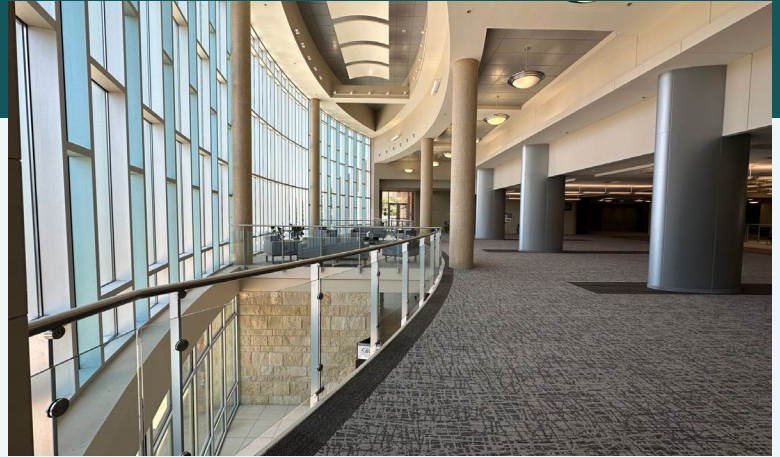

WACO

CONVENTION CENTER

UPPER LEVEL

UPPER LEVEL	Dimensions L x W x H	Square Feet	Theater Seating (Max # of people)	Banquet Round Tables 72" (10 per)	Classroom Rectangle (4 per)	Vendor Booths	Projectors or TV Screens	Floors & Amenities
Upper Main Foyer	164' X 98' X Varies	14,652	N/A	N/A	N/A	21 (8' tables)	N/A	Carpet
Chisholm Hall	204' X 150' X 32'	32,976	2,600	1,680	1,200	179	1 built-in ceiling projector/screen center stage	Concrete floor: ramp and loading dock
McLennan Hall	179' X 84' X 20'	15,000	1,200	840	520	68	None in room Option to use portable 9' X 12' screens	Tile floor: room splits into 3 rooms
1/3 McLennan	60' X 84' X 20'	5,000	340	280	180			
2/3 McLennan	120' X 84' X 20'	10,000	800	630	300			
Brazos Ballroom	141' X 98' X 18'	13,818	1,140	730	500	73	Built-in ceiling projector and screens on each side	Bamboo floor: balcony faces river with a view of Suspension Bridge
Brazos Ballroom North	98' X 74' X 18'	7,252	630	430	308			
Brazos Ballroom South	98' X 67' X 18'	6,566	616	380	260			
Bosque Theater	51' X 33' X Varies	2,021	174	*This room contains an elevated dais and a dais sound system. These are not available for rental. However, the built-in HDMI projector and projector sound are included in the room cost. Wireless microphones, if needed for voice amplification, can be rented separately.				
Cameron/DeCordova Room	35' X 27' X 9'	698	47	20	30	N/A	60" TV Screen	Carpet: Board table for 20 with large whiteboard
Event Office	32' X 27' X 9'	864	64	30	48	N/A	N/A	Carpet: 4 roll-up windows, room divides into 2 rooms
1/2 Event Office	27' X 16' X 9'	432	32	20	24			

WACO

CONVENTION CENTER

Experience the perfect blend of modern amenities and warm hospitality at the Waco Convention Center, your premier destination for unforgettable events. Whether you're planning a conference, tradeshow, or special gathering, our versatile spaces and dedicated staff are here to ensure every detail is just right. Let us help you create lasting memories in the heart of downtown Waco!